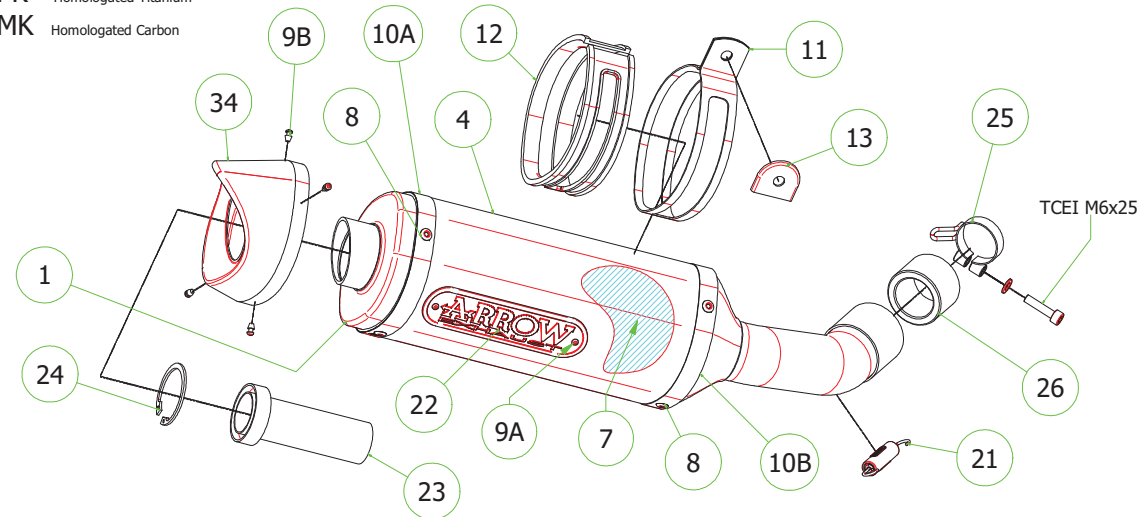

Yamaha YZF-R3 '15-16

- 71831AKN Homologated Aluminium (Dark)
- 71831AKB Homologated Aluminium (White)
- 71831AK Homologated Aluminium
- 71831PK Homologated Titanium
- 71831MK Homologated Carbon