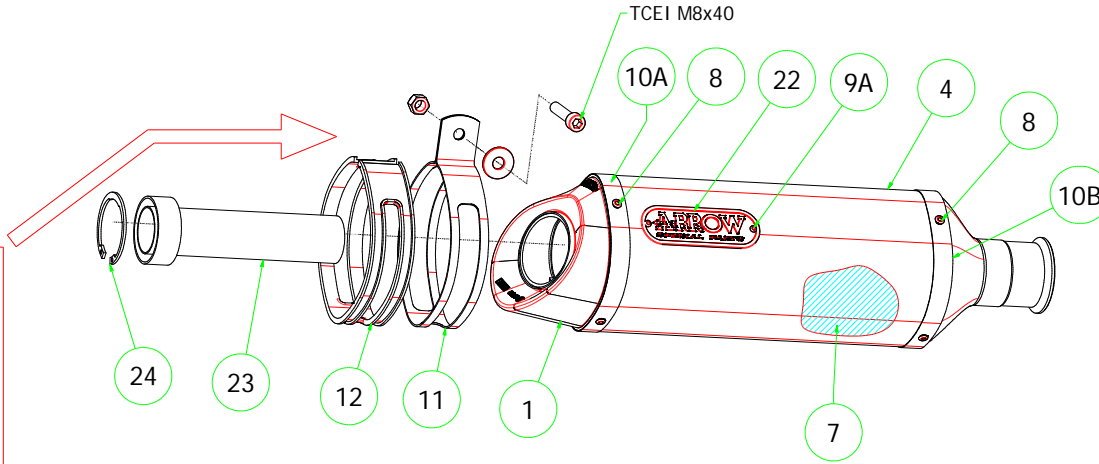

Yamaha YZF R6 '08-09

- 71699PO Homologated Titanium
- 71699AO Homologated Aluminium
- 71699AON Homologated Aluminium (Dark Line)
- 71099PO Racing Titanium
- 71099AO Racing Aluminum