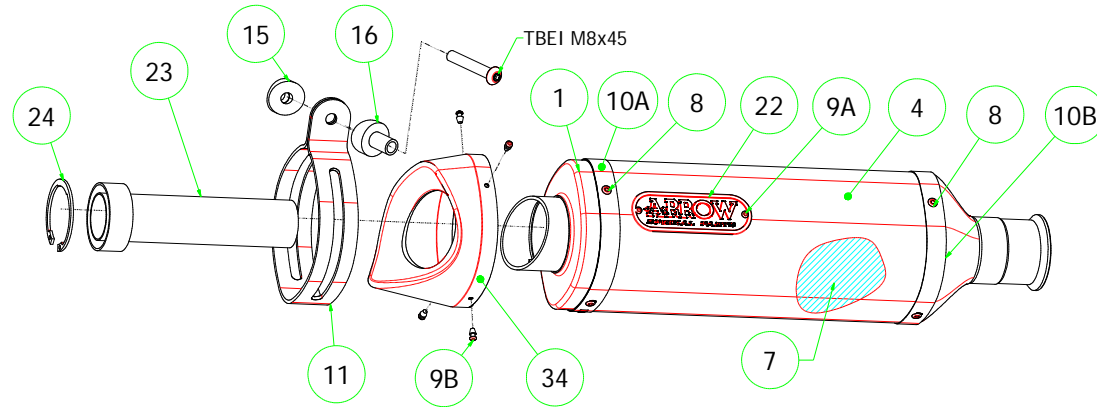

- 71699PK Homologated Titanium-Carbon
- 71099PK Racing Titanium-Carbon