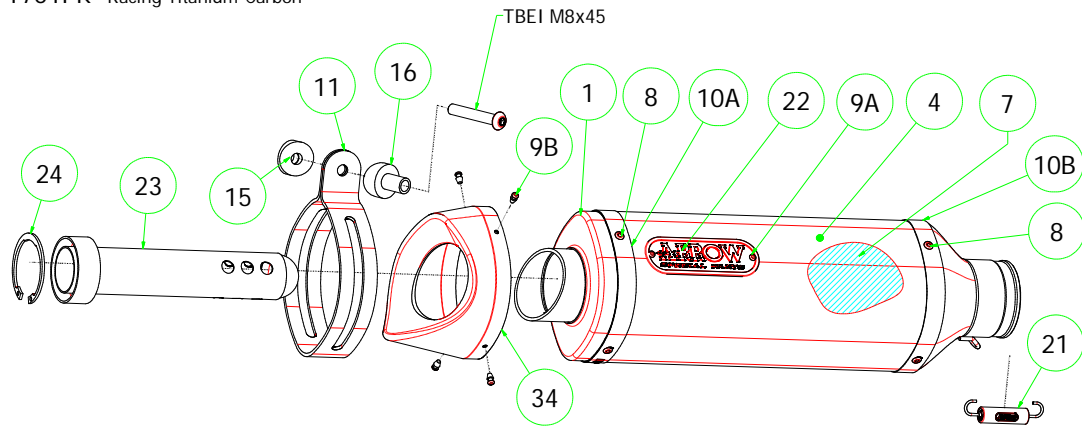

Yamaha YZF R6 '08-09

- 71701PK Homologated Titanium-Carbon
- 71701PK Racing Titanium-Carbon