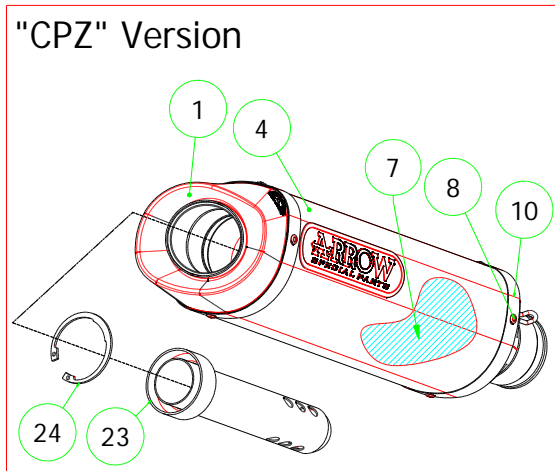

Yamaha YZF R6 '08-09

- 71072CPZ Kit Competition EVO + DBK
- 71072CKZ Kit Competition EVO (carbon endcap) + DBK
- 71073CPZ Full Titanium EVO + DBK
- 71073CKZ Full Titanium EVO (carbon endcap) + DBK