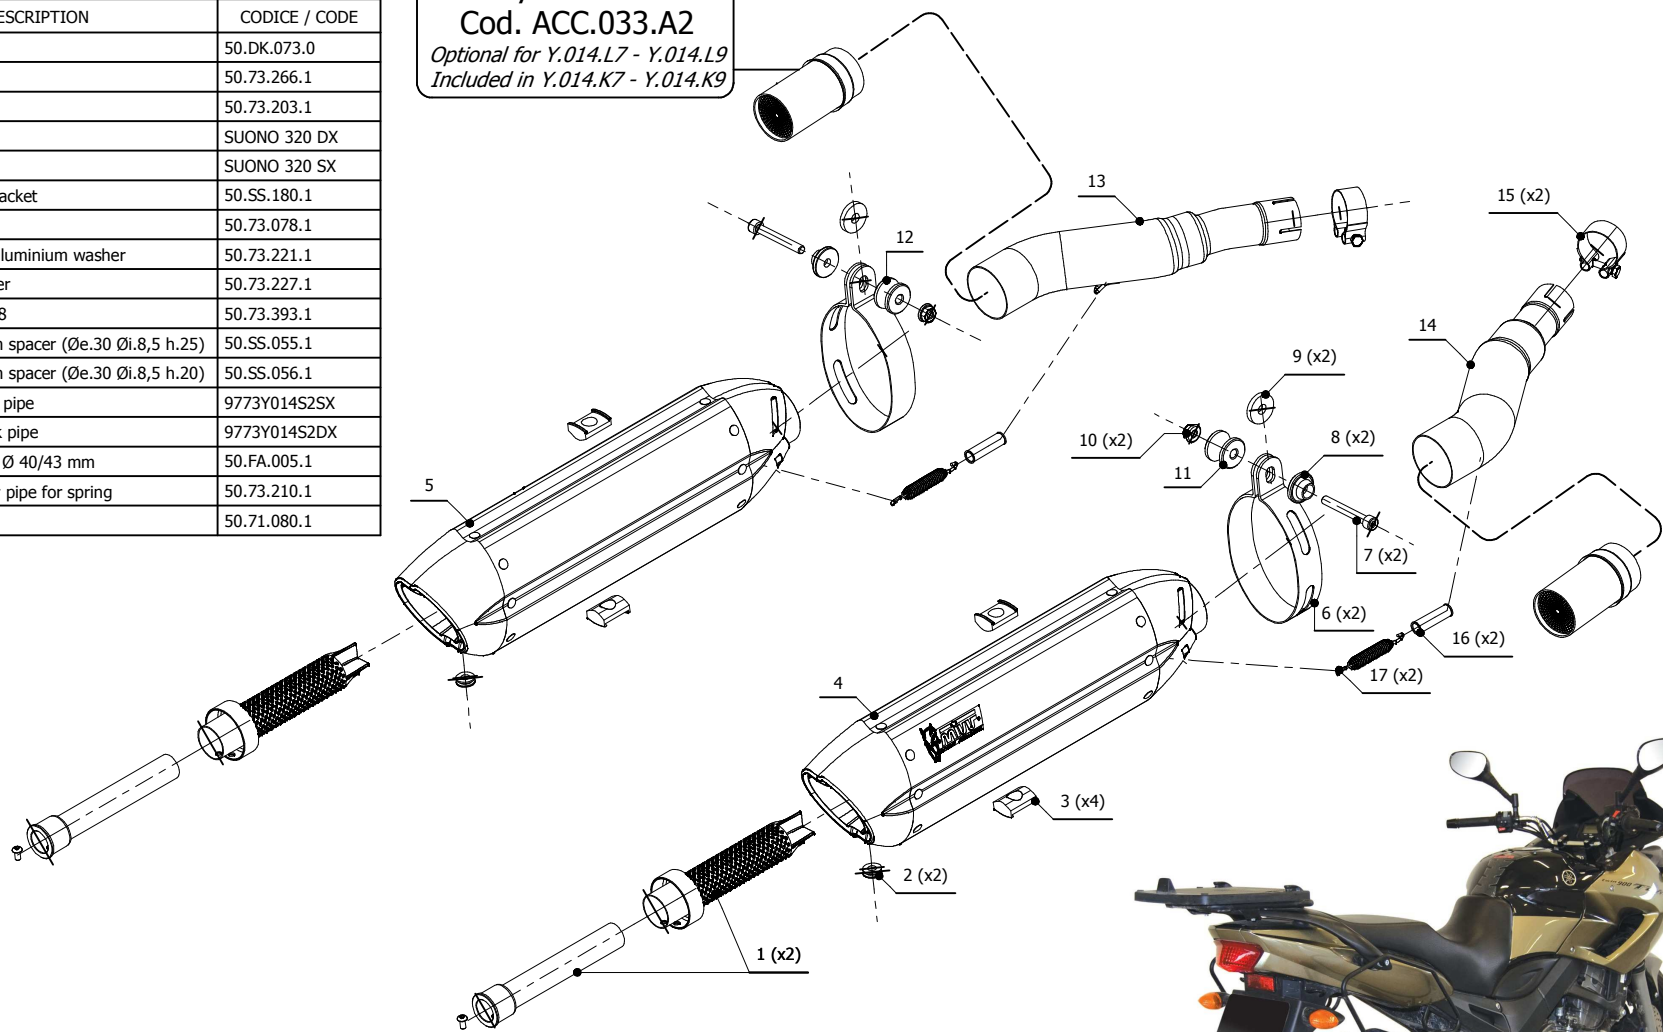

MODEL YAMAHA TDM 900

YEAR 2002 - 2014

LINE SLIP ON

MUFFLER SUONO

SCHEMATIC

ELENCO PARTI / PARTS LIST

#	QTÀ / QTY	DESCRIZIONE / DESCRIPTION	CODICE / CODE
1	2	DB killer / DB killer	50.DK.073.0
2	2	Tappo in gomma / Rubber stopper	50.73.266.1
3	4	Tassello grande / Rubber big block	50.73.203.1
4	1	Silenziatore destro / Right muffler	SUONO 320 DX
5	1	Silenziatore sinistro / Left muffler	SUONO 320 SX
6	2	Staffa in carbonio / Carbon fiber bracket	50.SS.180.1
7	2	Vite M8x60 / Screw M8x60	50.73.078.1
8	2	Rondella in alluminio nera / Black aluminium washer	50.73.221.1
9	2	Rondella in gomma / Rubber washer	50.73.227.1
10	2	Dado M8 flangiato / Flanged nut M8	50.73.393.1
11	1	Distanziale in alluminio / Aluminium spacer (Øe.30 Øi.8,5 h.25)	50.SS.055.1
12	1	Distanziale in alluminio / Aluminium spacer (Øe.30 Øi.8,5 h.20)	50.SS.056.1
13	1	Tubo di raccordo sinistro / Left link pipe	9773Y014S2SX
14	1	Tubo di raccordo destro / Right link pipe	9773Y014S2DX
15	2	Fascetta Ø 40/43 mm / Pipe clamp Ø 40/43 mm	50.FA.005.1
16	2	Tubo in gomma per molla / Rubber pipe for spring	50.73.210.1
17	2	Molla lunga / Long spring	50.71.080.1

Catalytic Converter
Cod. ACC.033.A2
Optional for Y.014.L7 - Y.014.L9
Included in Y.014.K7 - Y.014.K9

APPLICAZIONI / APPLICATIONS

CODICE / CODE	TUBO / PIPE	SILENZIATORE / MUFFLER	FASCETTA / CLAMP	NOTE
Y.014.L7 Y.014.L9	INOX / ST. STEEL	INOX (COPPE CARBONIO) / ST. STEEL (CARBON CAPS) STEEL BLACK	CARBONIO / CARBON FIBER	CATALYTIC CONVERTER NOT INCLUDED
Y.014.K7 Y.014.K9	INOX / ST. STEEL	INOX (COPPE CARBONIO) / ST. STEEL (CARBON CAPS) STEEL BLACK	CARBONIO / CARBON FIBER	CATALYTIC CONVERTER INCLUDED