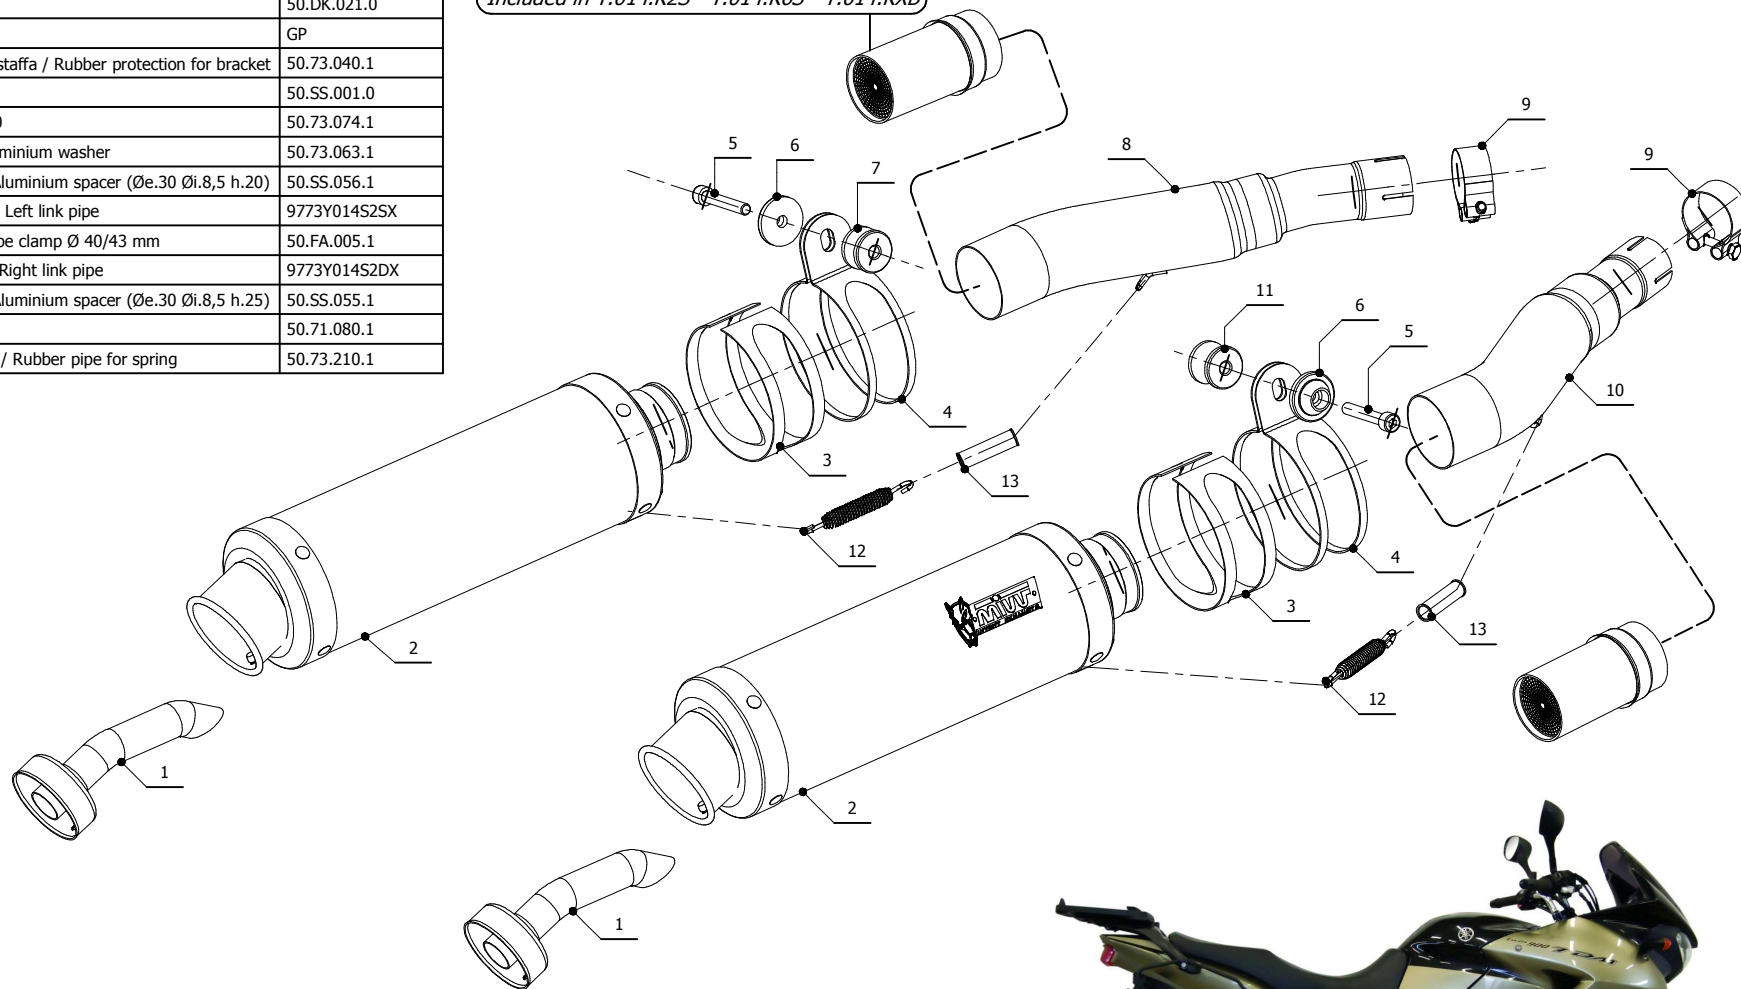

MODEL YAMAHA TDM 900

YEAR 2002 - 2014

LINE SLIP ON

MUFFLER GP

SCHEMATIC

ELENCO PARTI / PARTS LIST

#	QTÀ / QTY	DESCRIZIONE / DESCRIPTION	CODICE / CODE
1	2	DB killer / DB killer	50.DK.021.0
2	2	Silenziatore / Muffler	GP
3	2	Protezione in gomma per staffa / Rubber protection for bracket	50.73.040.1
4	2	Staffa / Bracket	50.SS.001.0
5	2	Vite M8x50 / Screw M8x50	50.73.074.1
6	2	Rondella in alluminio / Aluminium washer	50.73.063.1
7	1	Distanziale in alluminio / Aluminium spacer (Øe.30 Øi.8,5 h.20)	50.SS.056.1
8	1	Tubo di raccordo sinistro / Left link pipe	9773Y014S2SX
9	2	Fascetta Ø 40/43 mm / Pipe clamp Ø 40/43 mm	50.FA.005.1
10	1	Tubo di raccordo destro / Right link pipe	9773Y014S2DX
11	1	Distanziale in alluminio / Aluminium spacer (Øe.30 Øi.8,5 h.25)	50.SS.055.1
12	2	Molla lunga / Long spring	50.71.080.1
13	2	Tubo in gomma per molla / Rubber pipe for spring	50.73.210.1

Catalytic Converter
Cod. ACC.033.A2
Optional for Y.014.L2S - Y.014.L6S - Y.014.LXB
Included in Y.014.K2S - Y.014.K6S - Y.014.KXB

APPLICAZIONI / APPLICATIONS

CODICE / CODE	SILENZIATORE / MUFFLER	TUBO / PIPE	FASCETTA / CLAMP	NOTE
Y.014.L2S Y.014.L6S Y.014.LXB	CARBONIO / CARBON FIBER TITANIO / TITANIUM STEEL BLACK	INOX / ST. STEEL	INOX / ST. STEEL	CATALYTIC CONVERTER NOT INCLUDED
Y.014.K2S Y.014.K6S Y.014.KXB	CARBONIO / CARBON FIBER TITANIO / TITANIUM STEEL BLACK	INOX / ST. STEEL	INOX / ST. STEEL	CATALYTIC CONVERTER INCLUDED