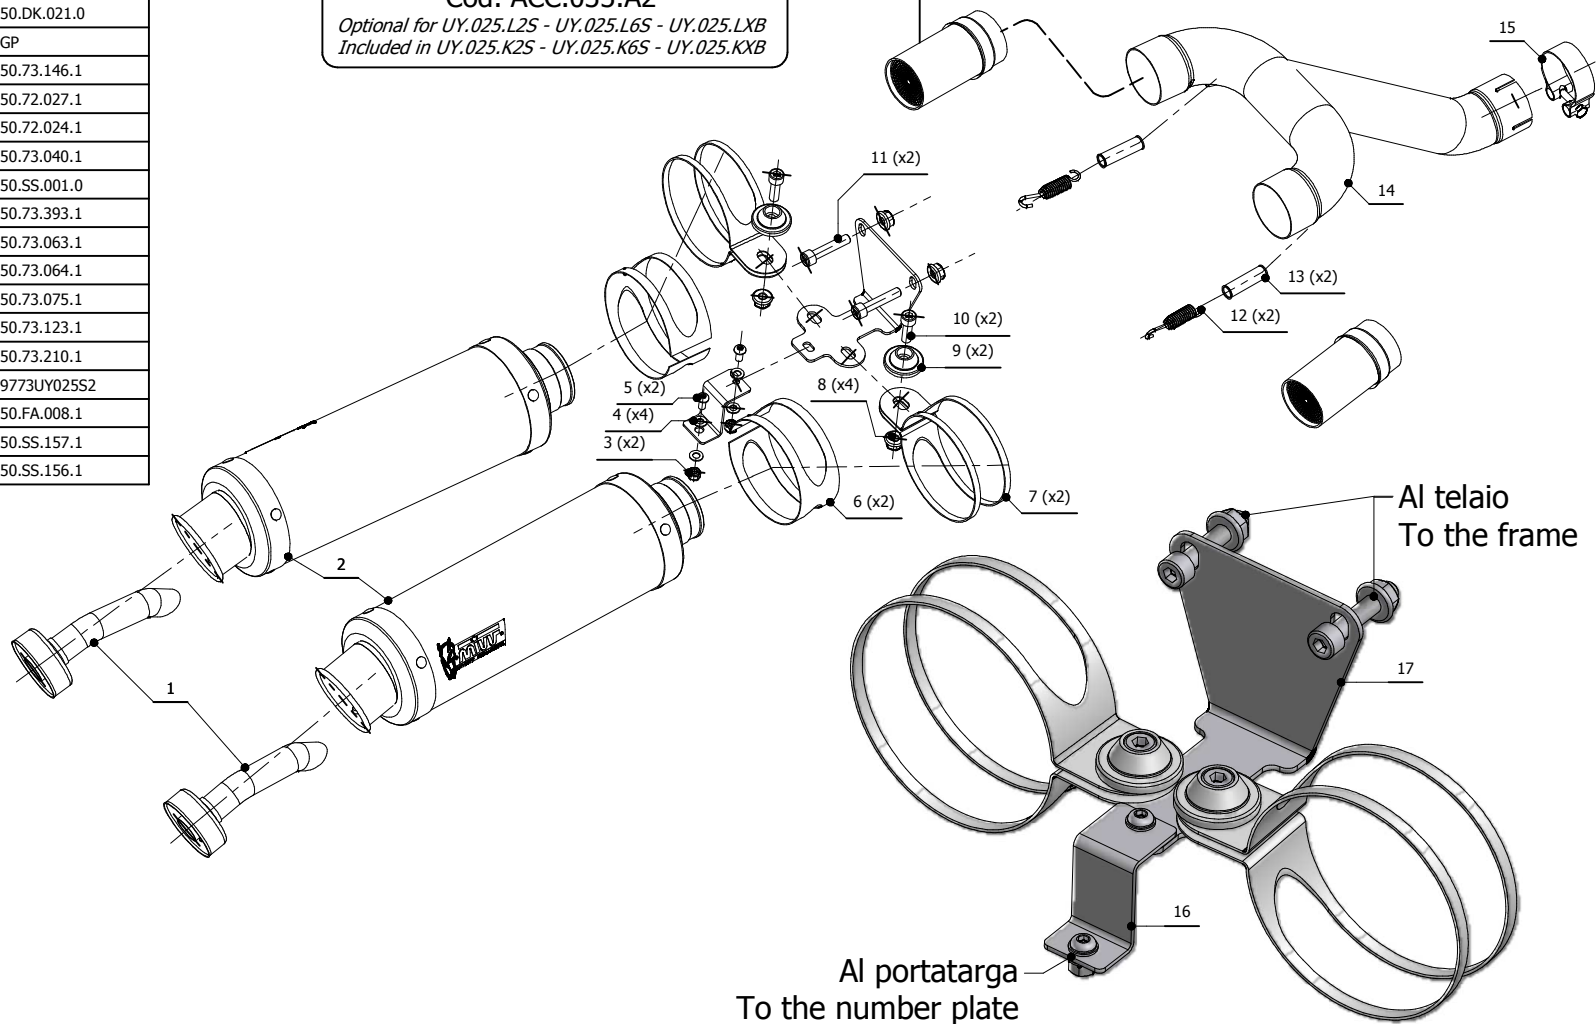

MODEL YAMAHA MT-03 660

YEAR 2006 - 2014

LINE SLIP ON

MUFFLER GP

SCHEMATIC

ELENCO PARTI / PARTS LIST

#	QTÀ / QTY	DESCRIZIONE / DESCRIPTION	CODICE / CODE
1	2	DB killer / DB killer	50.DK.021.0
2	2	Silenziatore / Muffler	GP
3	2	Dado M6 / Nut M6	50.73.146.1
4	4	Rondella M6 / Washer M6	50.72.027.1
5	2	Vite M6 x 12 / Screw M6 x 12	50.72.024.1
6	2	Protezione in gomma / Rubber protection	50.73.040.1
7	2	Staffa / Bracket	50.SS.001.0
8	4	Dado M8 flangiato / Flanged nut M8	50.73.393.1
9	2	Rondella in alluminio / Aluminium washer	50.73.063.1
10	2	Vite M8x25 / Screw M8x25	50.73.064.1
11	2	Vite M8x40 / Screw M8x40	50.73.075.1
12	2	Molla corta / Short Spring	50.73.123.1
13	2	Tubo in gomma per molla / Rubber pipe for spring	50.73.210.1
14	1	Tubo di raccordo / Link pipe	9773UY025S2
15	1	Fascetta Ø 52/55 mm / Pipe clamp Ø 52/55 mm	50.FA.008.1
16	1	Staffa / Bracket	50.SS.157.1
17	1	Staffa / Bracket	50.SS.156.1

Catalytic Converter
Cod. ACC.033.A2
Optional for UY.025.L2S - UY.025.L6S - UY.025.LXB
Included in UY.025.K2S - UY.025.K6S - UY.025.KXB

Al telaio
To the frame

Al portatarga
To the number plate

APPLICAZIONI / APPLICATIONS

CODICE / CODE	SILENZIATORE / MUFFLER	TUBO / PIPE	FASCETTA / CLAMP	NOTE
UY.025.L2S UY.025.L6S UY.025.LXB	CARBONIO / CARBON FIBER TITANIO / TITANIUM STEEL BLACK	INOX / ST. STEEL	INOX / ST. STEEL	CATALYTIC CONVERTER NOT INCLUDED
UY.025.K2S UY.025.K6S UY.025.KXB	CARBONIO / CARBON FIBER TITANIO / TITANIUM STEEL BLACK	INOX / ST. STEEL	INOX / ST. STEEL	CATALYTIC CONVERTER INCLUDED