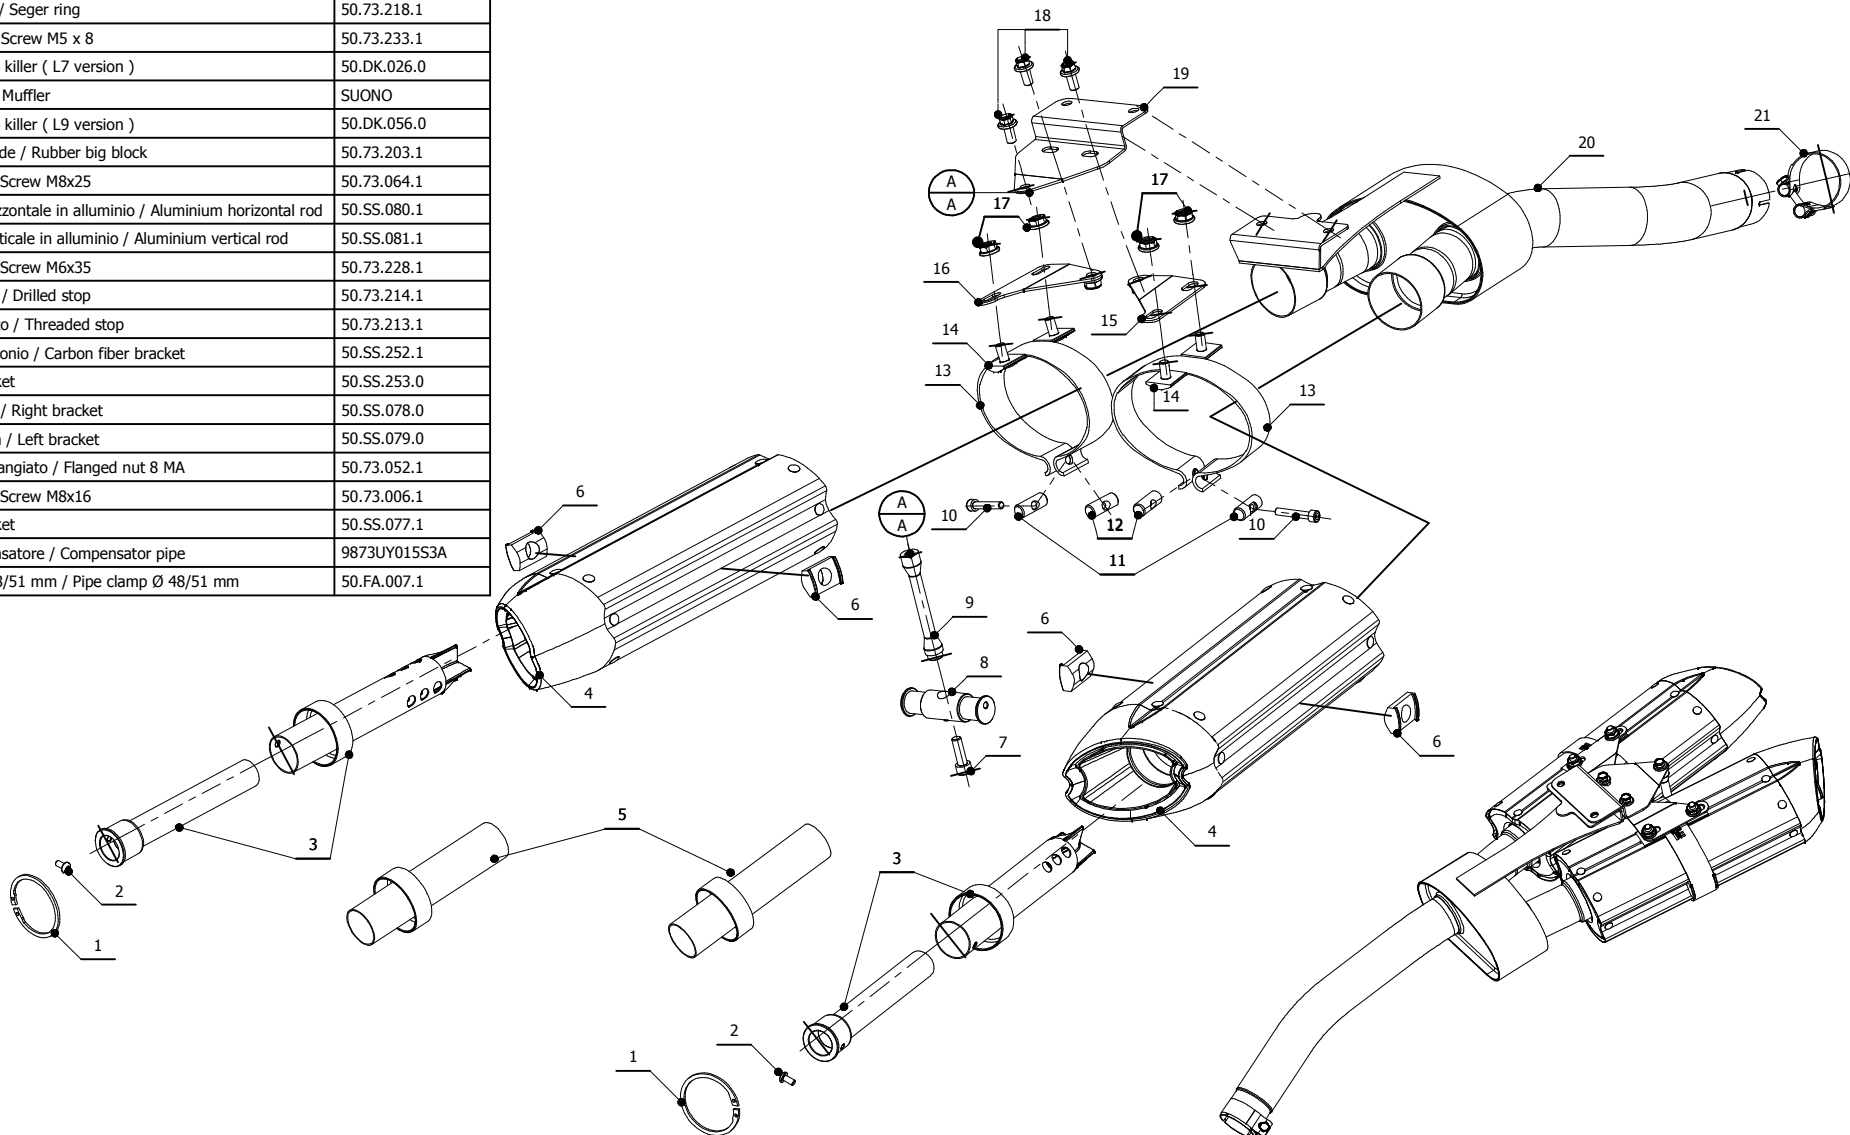

**MODEL** YAMAHA FZ6 FAZER

**YEAR** 2004 -->

**LINE** SPORT

**MUFFLER** SUONO

**SCHEMATIC**

**ELENCO PARTI / PARTS LIST**

#	QTÀ / QTY	DESCRIZIONE / DESCRIPTION	CODICE / CODE
1	2	Anello Seger / Seger ring	50.73.218.1
2	2	Vite M5 x 8 / Screw M5 x 8	50.73.233.1
3	2	DB killer / DB killer ( L7 version )	50.DK.026.0
4	2	Silenziatore / Muffler	SUONO
5	2	DB killer / DB killer ( L9 version )	50.DK.056.0
6	4	Tassello grande / Rubber big block	50.73.203.1
7	1	Vite M8x25 / Screw M8x25	50.73.064.1
8	1	Montante orizzontale in alluminio / Aluminium horizontal rod	50.SS.080.1
9	1	Montante verticale in alluminio / Aluminium vertical rod	50.SS.081.1
10	2	Vite M6x35 / Screw M6x35	50.73.228.1
11	2	Fermo forato / Drilled stop	50.73.214.1
12	2	Fermo filettato / Threaded stop	50.73.213.1
13	2	Staffa in carbonio / Carbon fiber bracket	50.SS.252.1
14	2	Staffa / Bracket	50.SS.253.0
15	1	Staffa destra / Right bracket	50.SS.078.0
16	1	Staffa sinistra / Left bracket	50.SS.079.0
17	4	Dado 8 MA flangiato / Flanged nut 8 MA	50.73.052.1
18	3	Vite M8x16 / Screw M8x16	50.73.006.1
19	1	Staffa / Bracket	50.SS.077.1
20	1	Tubo compensatore / Compensator pipe	9873UY015S3A
21	1	Fascetta Ø 48/51 mm / Pipe clamp Ø 48/51 mm	50.FA.007.1

**APPLICAZIONI / APPLICATIONS**

CODICE / CODE	TUBO / PIPE	SILENZIATORE / MUFFLER	FASCETTA / CLAMP
UY.015.L7	INOX / ST. STEEL	CARBONIO E TITANIO / CARBON FIBER AND TITANIUM	CARBONIO / CARBON FIBER
UY.015.L9	INOX / ST. STEEL	CARBONIO (COPPE CARBONIO) / CARBON (CARBON CAPS)	CARBONIO / CARBON FIBER