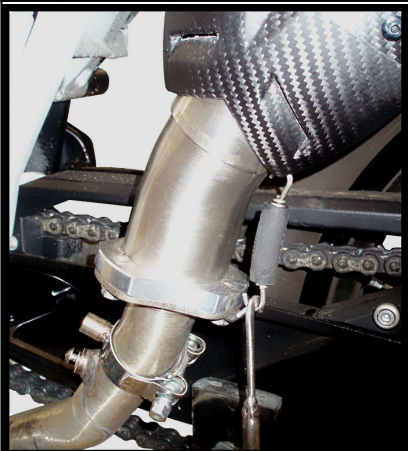

**MODEL** KTM 690 SM

**YEAR** 2007 - 2012

**LINE** BOLT ON

**MUFFLER** SUONO

**SCHEMATIC**

**ELENCO PARTI / PARTS LIST**

#	QTÀ / QTY	DESCRIZIONE / DESCRIPTION	CODICE / CODE
1	2	Vite M5x12 / Screw M5 x 12	50.73.628.1
2	2	DB killer / DB killer	50.DK.070.0
3	2	Db Killer forato / Drilled DB killer	50.DK.071.0
4	2	Tappo in gomma / Rubber stopper	50.73.266.1
5	4	Tassello grande / Rubber big block	50.73.203.1
6	1	Silenziatore destro / Right muffler	SUONO 320 DX
7	1	Silenziatore sinistro / Left muffler	SUONO 320 SX
8	2	Staffa in carbonio / Carbon fiber bracket	50.SS.180.1
9	2	Rondella in gomma / Rubber washer	50.73.227.1
10	6	Dado M8 flangiato / Flanged nut M8	50.73.052.1
11	2	Staffa / Bracket	50.SS.226.1
12	6	Rondella in alluminio nera / Black aluminium washer	50.73.221.1
13	6	Vite M8x30 / Screw M8x30	50.73.219.1
14	2	Tubo di raccordo / Link pipe	9673KT003S2A
15	2	Flangia in alluminio / Aluminium flange	50.73.244.1
16	2	Gancio molla / Spring hook	50.73.245.1
17	2	Fascetta con bussola / Pipe clamp with bush	50.SS.379.0
18	4	Rondella M6 / Washer M6	50.72.027.1
19	2	Vite M6 x 8 / Screw M6 x 8	50.72.026.1
20	1	Copertura destra in alluminio / Aluminium right cover	50.CR.014.DX
21	1	Copertura sinistra in alluminio / Aluminium left cover	50.CR.014.SX
22	2	Molla corta / Short Spring	50.73.123.1
23	2	Tubo in gomma per molla / Rubber pipe for spring	50.73.210.1

**Catalytic Converter**  
**Cod. ACC.033.A2**  
*Optional for KT.003.L7 - KT.003.L9*  
*Included in KT.003.K7 - KT.003.K9*

**APPLICAZIONI / APPLICATIONS**

CODICE / CODE	SILENZIATORE / MUFFLER	TUBO / PIPE	FASCETTA / CLAMP	NOTE
KT.003.L7 KT.003.L9	INOX (COPPE CARBONIO) / ST. STEEL (CARBON CAPS) STEEL BLACK	INOX / ST. STEEL	CARBONIO / CARBON FIBER	CATALYTIC CONVERTER NOT INCLUDED
KT.003.K7 KT.003.K9	INOX (COPPE CARBONIO) / ST. STEEL (CARBON CAPS) STEEL BLACK	INOX / ST. STEEL	CARBONIO / CARBON FIBER	CATALYTIC CONVERTER INCLUDED