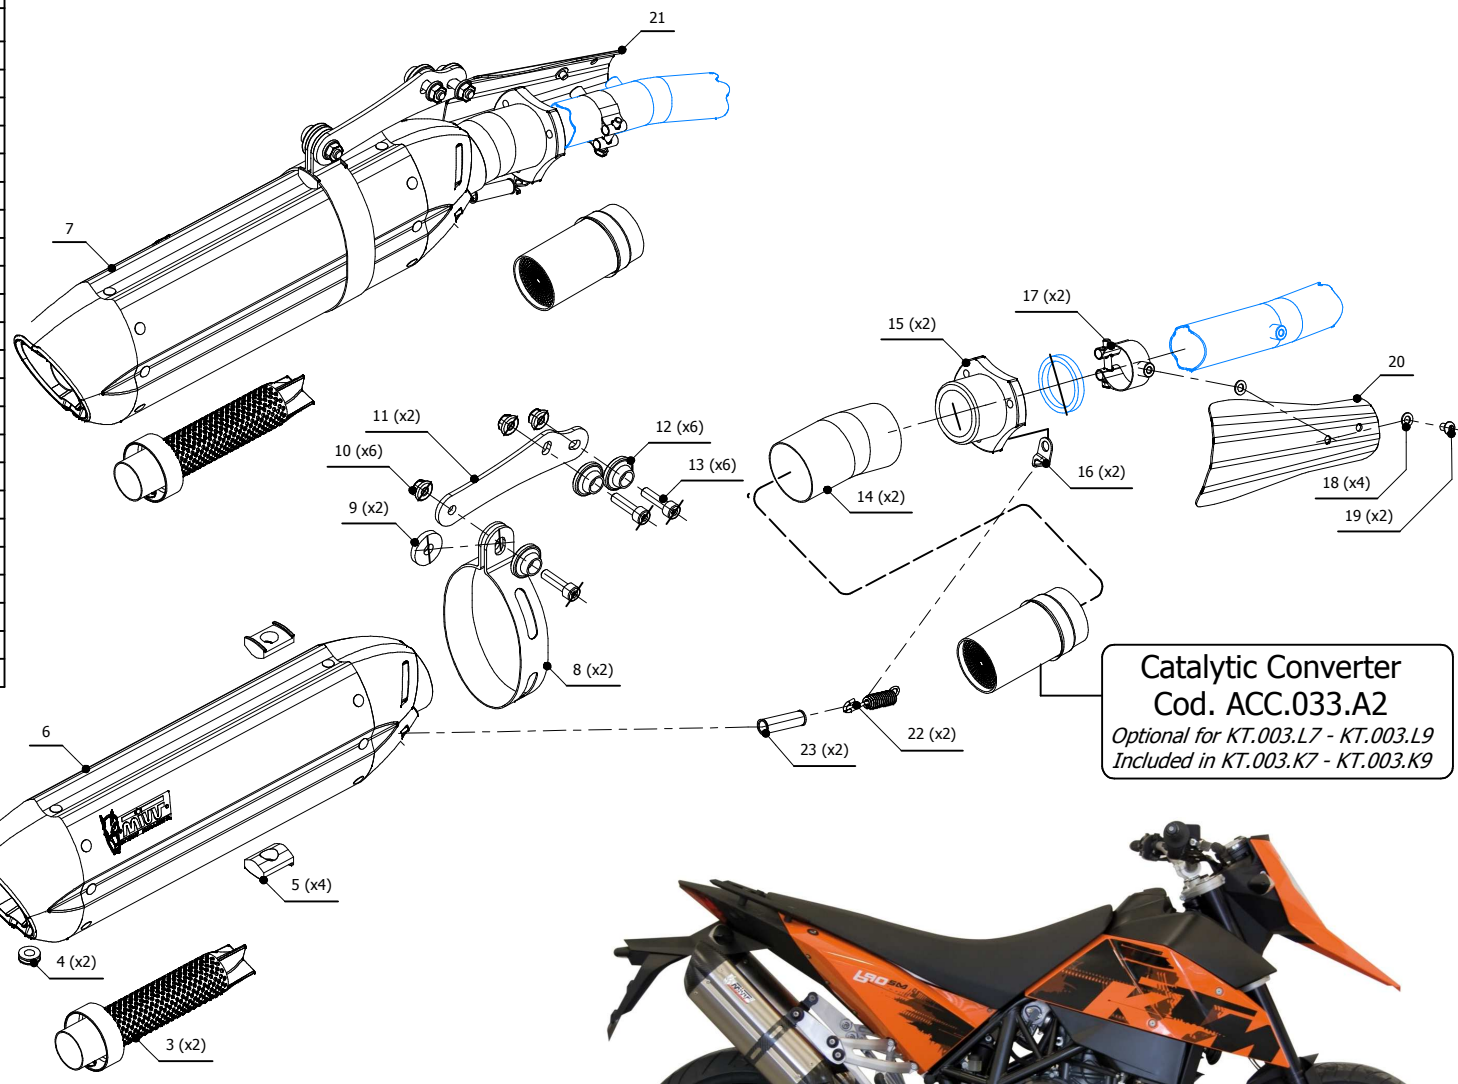

**MODEL** KTM 690 SM

**YEAR** 2007 - 2012

**LINE** BOLT ON

**MUFFLER** SUONO

**SCHEMATIC**

**ELENCO PARTI / PARTS LIST**

#	QTÀ / QTY	DESCRIZIONE / DESCRIPTION	CODICE / CODE
1	2	Vite M5x12 / Screw M5 x 12	50.73.628.1
2	2	DB killer / DB killer	50.DK.070.0
3	2	Db Killer forato / Drilled DB killer	50.DK.071.0
4	2	Tappo in gomma / Rubber stopper	50.73.266.1
5	4	Tassello grande / Rubber big block	50.73.203.1
6	1	Silenziatore destro / Right muffler	SUONO 320 DX
7	1	Silenziatore sinistro / Left muffler	SUONO 320 SX
8	2	Staffa in carbonio / Carbon fiber bracket	50.SS.180.1
9	2	Rondella in gomma / Rubber washer	50.73.227.1
10	6	Dado M8 flangiato / Flanged nut M8	50.73.052.1
11	2	Staffa / Bracket	50.SS.226.1
12	6	Rondella in alluminio nera / Black aluminium washer	50.73.221.1
13	6	Vite M8x30 / Screw M8x30	50.73.219.1
14	2	Tubo di raccordo / Link pipe	9673KT003S2A
15	2	Flangia in alluminio / Aluminium flange	50.73.244.1
16	2	Gancio molla / Spring hook	50.73.245.1
17	2	Fascetta con bussola / Pipe clamp with bush	50.SS.379.0
18	4	Rondella M6 / Washer M6	50.72.027.1
19	2	Vite M6 x 8 / Screw M6 x 8	50.72.026.1
20	1	Copertura destra in alluminio / Aluminium right cover	50.CR.014.DX
21	1	Copertura sinistra in alluminio / Aluminium left cover	50.CR.014.SX
22	2	Molla corta / Short Spring	50.73.123.1
23	2	Tubo in gomma per molla / Rubber pipe for spring	50.73.210.1

**Catalytic Converter**  
**Cod. ACC.033.A2**  
*Optional for KT.003.L7 - KT.003.L9*  
*Included in KT.003.K7 - KT.003.K9*

**APPLICAZIONI / APPLICATIONS**

CODICE / CODE	SILENZIATORE / MUFFLER	TUBO / PIPE	FASCETTA / CLAMP	NOTE
KT.003.L7 KT.003.L9	INOX (COPPE CARBONIO) / ST. STEEL (CARBON CAPS) STEEL BLACK	INOX / ST. STEEL	CARBONIO / CARBON FIBER	CATALYTIC CONVERTER NOT INCLUDED
KT.003.K7 KT.003.K9	INOX (COPPE CARBONIO) / ST. STEEL (CARBON CAPS) STEEL BLACK	INOX / ST. STEEL	CARBONIO / CARBON FIBER	CATALYTIC CONVERTER INCLUDED