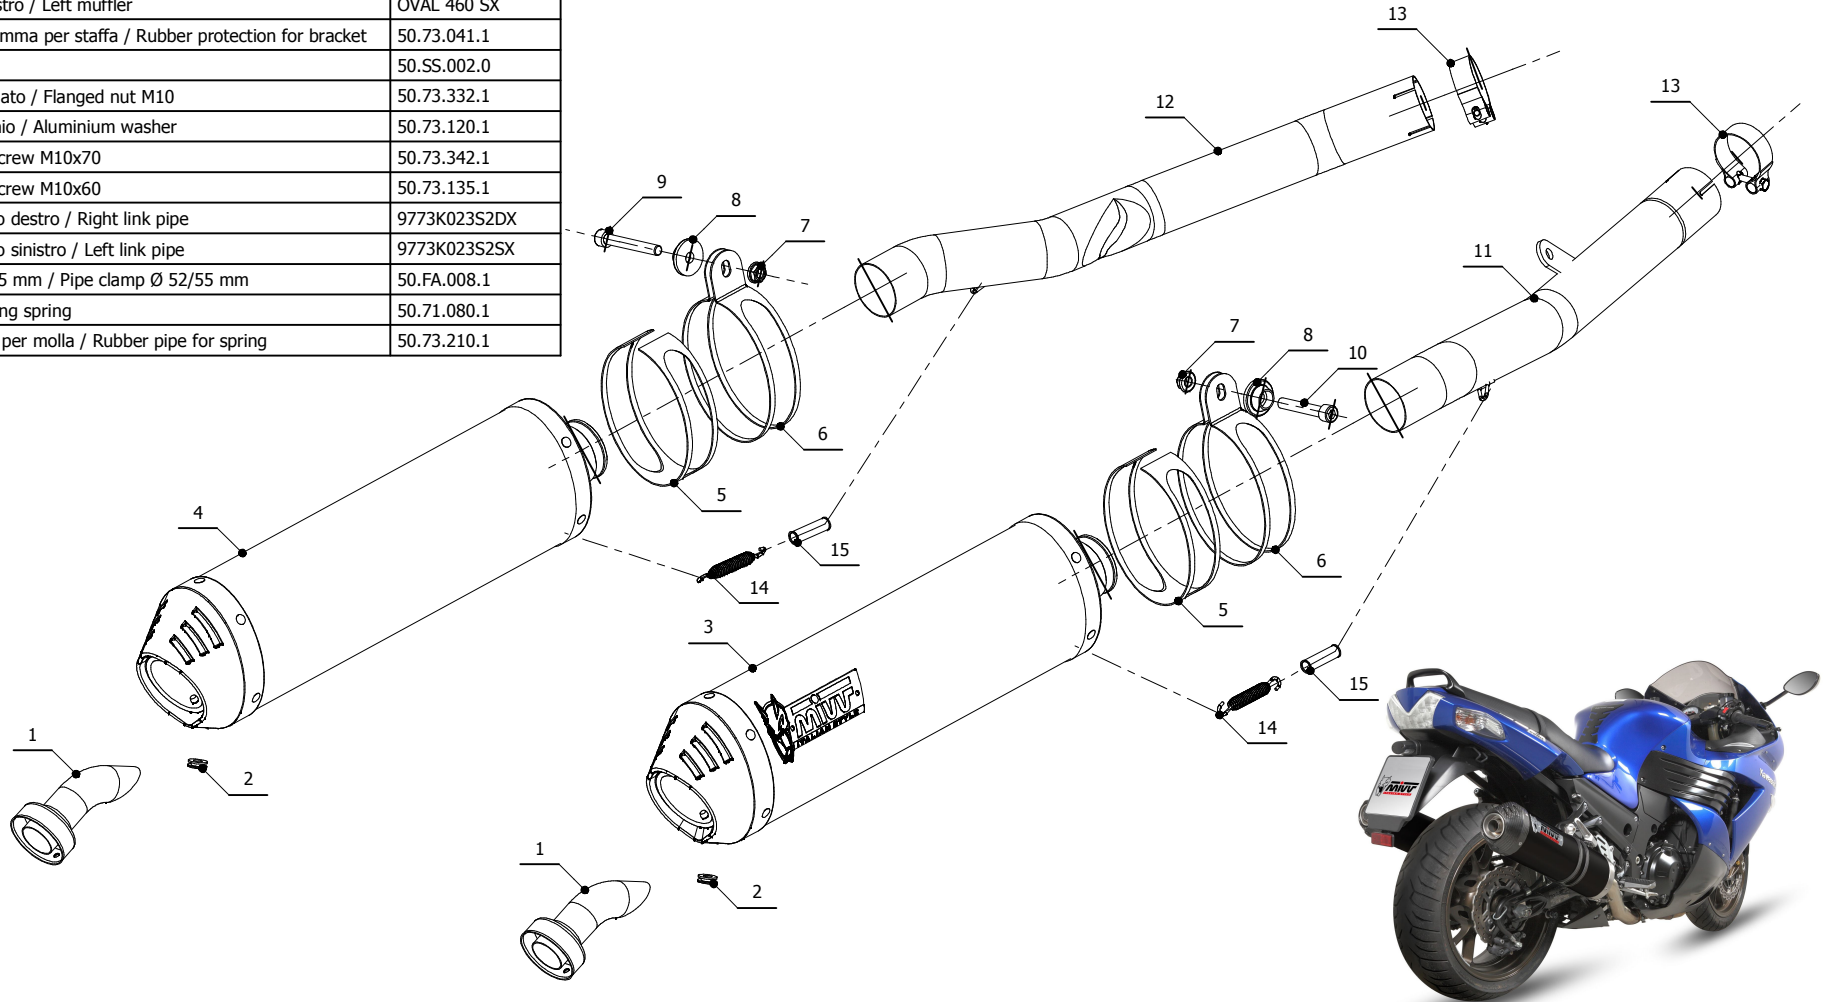

MODEL KAWASAKI ZZR 1400

YEAR 2006 - 2007

LINE SLIP ON

MUFFLER OVAL CARBON CAP

SCHEMATIC

ELENCO PARTI / PARTS LIST

#	QTÀ / QTY	DESCRIZIONE / DESCRIPTION	CODICE / CODE
1	2	DB killer / DB killer	50.DK.020.0
2	2	Tappo in gomma / Rubber stopper	50.73.266.1
3	1	Silenziatore destro / Right muffler	OVAL 460 DX
4	1	Silenziatore sinistro / Left muffler	OVAL 460 SX
5	2	Protezione in gomma per staffa / Rubber protection for bracket	50.73.041.1
6	2	Staffa / Bracket	50.SS.002.0
7	2	Dado M10 flangiato / Flanged nut M10	50.73.332.1
8	2	Rondella alluminio / Aluminium washer	50.73.120.1
9	1	Vite M10x70 / Screw M10x70	50.73.342.1
10	1	Vite M10x60 / Screw M10x60	50.73.135.1
11	1	Tubo di raccordo destro / Right link pipe	9773K023S2DX
12	1	Tubo di raccordo sinistro / Left link pipe	9773K023S2SX
13	2	Fascetta Ø 52/55 mm / Pipe clamp Ø 52/55 mm	50.FA.008.1
14	2	Molla lunga / Long spring	50.71.080.1
15	2	Tubo in gomma per molla / Rubber pipe for spring	50.73.210.1

APPLICAZIONI / APPLICATIONS

CODICE / CODE	TUBO / PIPE	SILENZIATORE / MUFFLER	FASCETTA / CLAMP
K.023.LVC	INOX / ST.STEEL	STEEL BLACK (CARBON CAP)	INOX / ST.STEEL