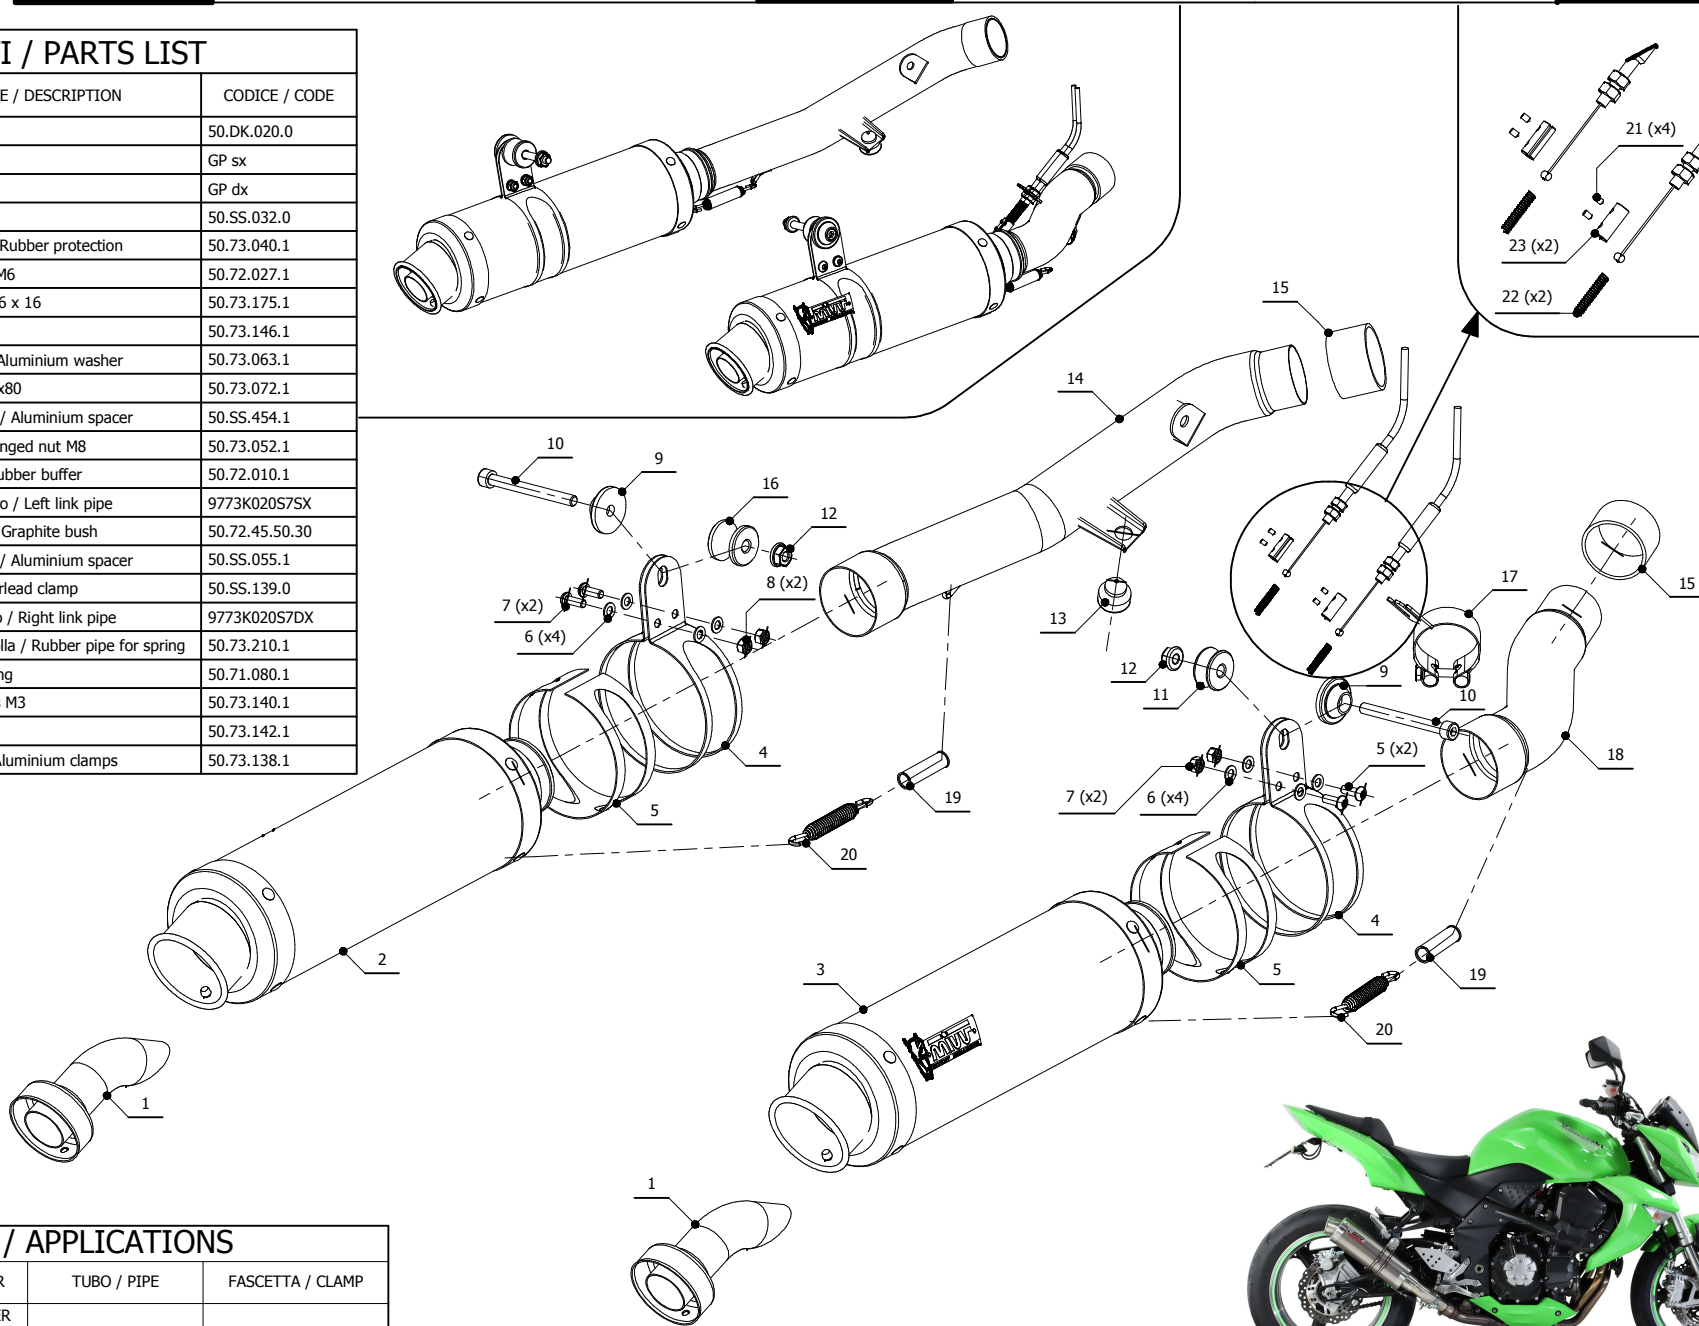

**MODEL** KAWASAKI Z 1000

**YEAR** 2007 - 2009

**LINE** SLIP ON

**MUFFLER** GP

**SCHEMATIC**

**ELENCO PARTI / PARTS LIST**

#	QTÀ / QTY	DESCRIZIONE / DESCRIPTION	CODICE / CODE
1	2	DB killer / DB killer	50.DK.020.0
2	1	Silenziatore / Muffler	GP sx
3	1	Silenziatore / Muffler	GP dx
4	2	Staffa / Bracket	50.SS.032.0
5	2	Protezione in gomma / Rubber protection	50.73.040.1
6	8	Rondella M6 / Washer M6	50.72.027.1
7	4	Vite M6 x 16 / Screw M6 x 16	50.73.175.1
8	4	Dado M6 / Nut M6	50.73.146.1
9	2	Rondella in alluminio / Aluminium washer	50.73.063.1
10	2	Vite M8x80 / Screw M8x80	50.73.072.1
11	1	Distanziale in alluminio / Aluminium spacer	50.SS.454.1
12	2	Dado M8 flangiato / Flanged nut M8	50.73.052.1
13	1	Gommino paracolpi / Rubber buffer	50.72.010.1
14	1	Tubo di raccordo sinistro / Left link pipe	9773K020S7SX
15	2	Guarnizione in grafite / Graphite bush	50.72.45.50.30
16	1	Distanziale in alluminio / Aluminium spacer	50.SS.055.1
17	1	Fascetta passacavi / fairlead clamp	50.SS.139.0
18	1	Tubo di raccordo destro / Right link pipe	9773K020S7DX
19	2	Tubo in gomma per molla / Rubber pipe for spring	50.73.210.1
20	2	Molla lunga / Long spring	50.71.080.1
21	4	Grani M3 / Grub screws M3	50.73.140.1
22	2	Molla / Spring	50.73.142.1
23	2	Morsetti in alluminio / Aluminium clamps	50.73.138.1

**APPLICAZIONI / APPLICATIONS**

CODICE / CODE	SILENZIATORE / MUFFLER	TUBO / PIPE	FASCETTA / CLAMP
K.020.L2S	CARBONIO / CARBON FIBER		
K.020.L6S	TITANIO / TITANIUM	INOX / ST. STEEL	INOX / ST. STEEL
K.020.LXB	STEEL BLACK		