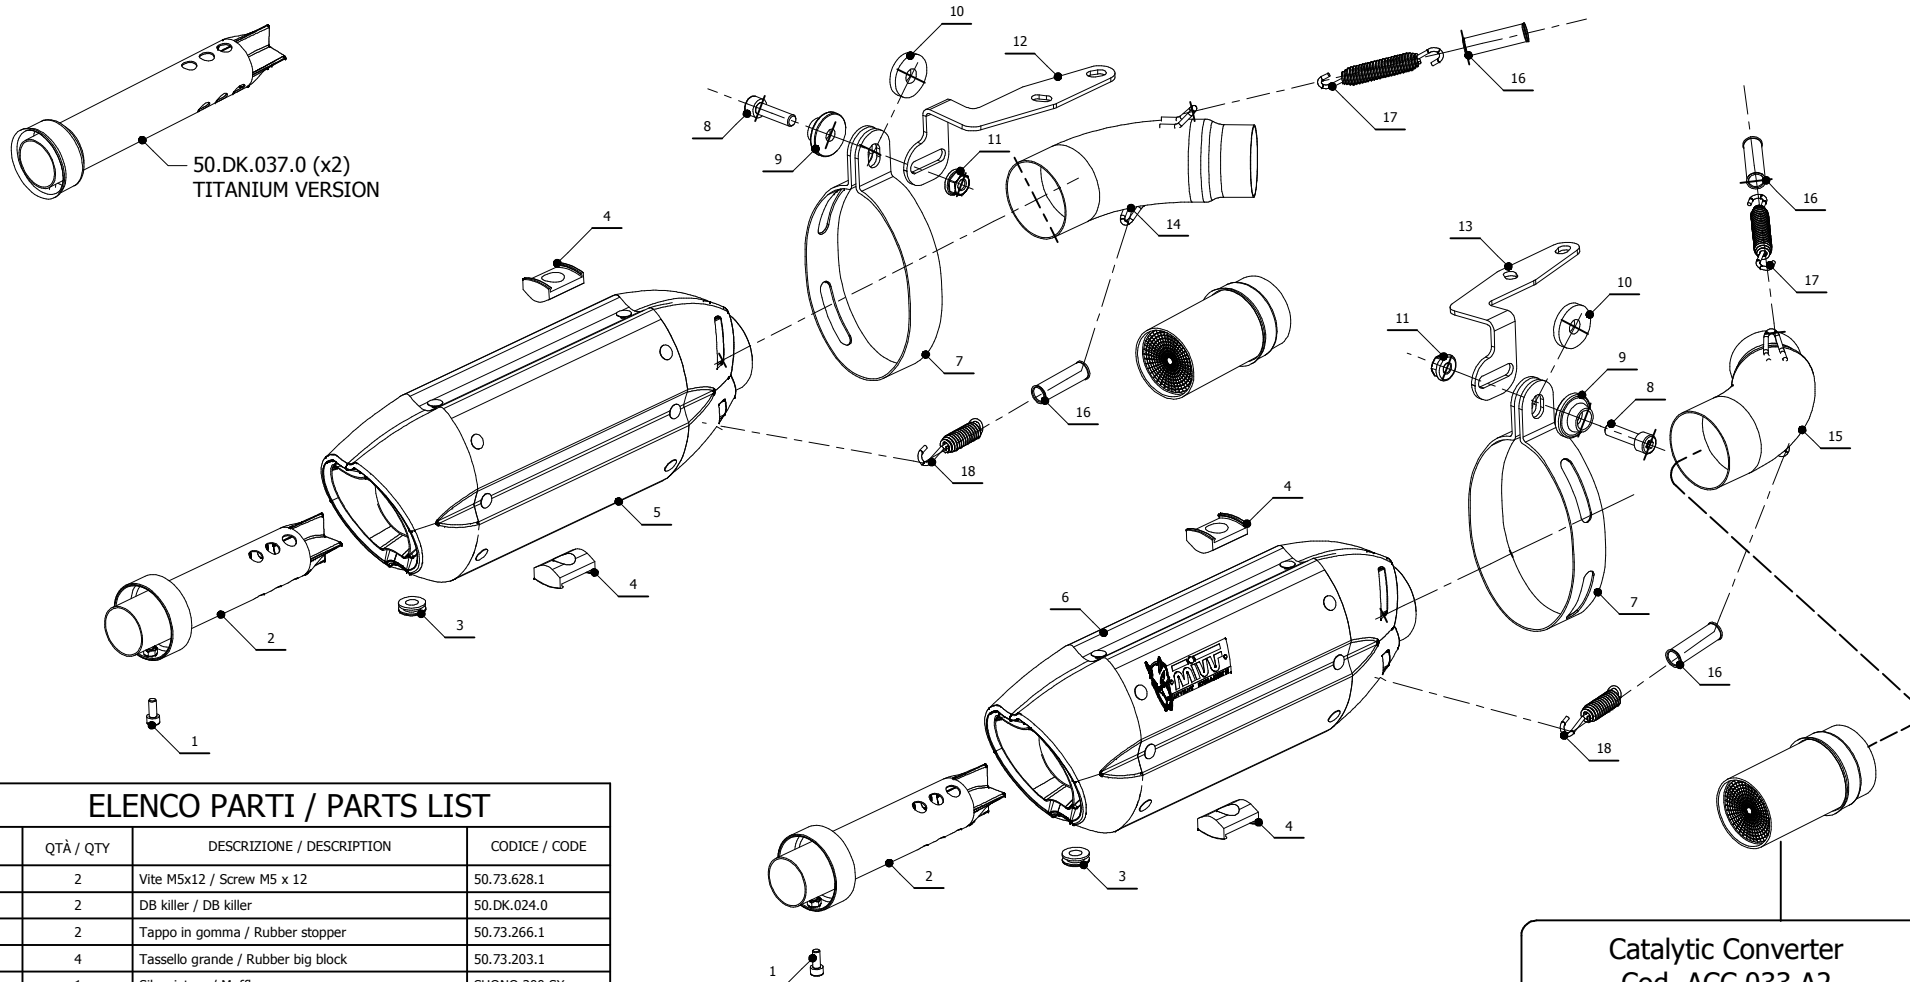

MODEL DUCATI MONSTER 1100
 DUCATI MONSTER 796
 DUCATI MONSTER 795
LINE SLIP ON

YEAR 2008 - 2010
 2010 - 2014
 2012-->
MUFFLER SUONO

SCHEMATIC

ELENCO PARTI / PARTS LIST

#	QTÀ / QTY	DESCRIZIONE / DESCRIPTION	CODICE / CODE
1	2	Vite M5x12 / Screw M5 x 12	50.73.628.1
2	2	DB killer / DB killer	50.DK.024.0
3	2	Tappo in gomma / Rubber stopper	50.73.266.1
4	4	Tassello grande / Rubber big block	50.73.203.1
5	1	Silenziatore / Muffler	SUONO 200 SX
6	1	Silenziatore / Muffler	SUONO 200 DX
7	2	Staffa in carbonio / Carbon fiber bracket	50.SS.180.1
8	2	Vite M8x30 / Screw M8x30	50.73.219.1
9	2	Rondella in alluminio nera / Black aluminium washer	50.73.221.1
10	2	Rondella in gomma / Rubber washer	50.73.227.1
11	2	Dado M8 flangiato / Flanged nut M8	50.73.052.1
12	1	Staffa sinistra / Left bracket	50.SS.250.1
13	1	Staffa destra / Right bracket	50.SS.249.1
14	1	Tubo di raccordo sinistro / Left link pipe	9773D023S2SX
15	1	Tubo di raccordo destro / Right link pipe	9773D023S2DX
16	4	Tubo in gomma per molla / Rubber pipe for spring	50.73.210.1
17	2	Molla lunga / Long spring	50.71.080.1
18	2	Molla corta / Short Spring	50.73.123.1

Catalytic Converter
Cod. ACC.033.A2
Optional for D.025.L7 - D.025.L8 - D.025.L9
Included in D.025.K7 - D.025.K8 - D.025.K9

APPLICAZIONI / APPLICATIONS

CODICE / CODE	SILENZIATORE / MUFFLER	TUBO / PIPE	FASCETTA / CLAMP	NOTE
D.025.L7 D.025.L8 D.025.L9	INOX (COPPE CARBONIO) / ST. STEEL (CARBON CAPS) TITANIO (COPPE CARBONIO) / TITANIUM (CARBON CAPS) STEEL BLACK	INOX / ST. STEEL	CARBONIO / CARBON FIBER	CATALYTIC CONVERTER NOT INCLUDED
D.025.K7 D.025.K8 D.025.K9	INOX (COPPE CARBONIO) / ST. STEEL (CARBON CAPS) TITANIO (COPPE CARBONIO) / TITANIUM (CARBON CAPS) STEEL BLACK	INOX / ST. STEEL	CARBONIO / CARBON FIBER	CATALYTIC CONVERTER INCLUDED