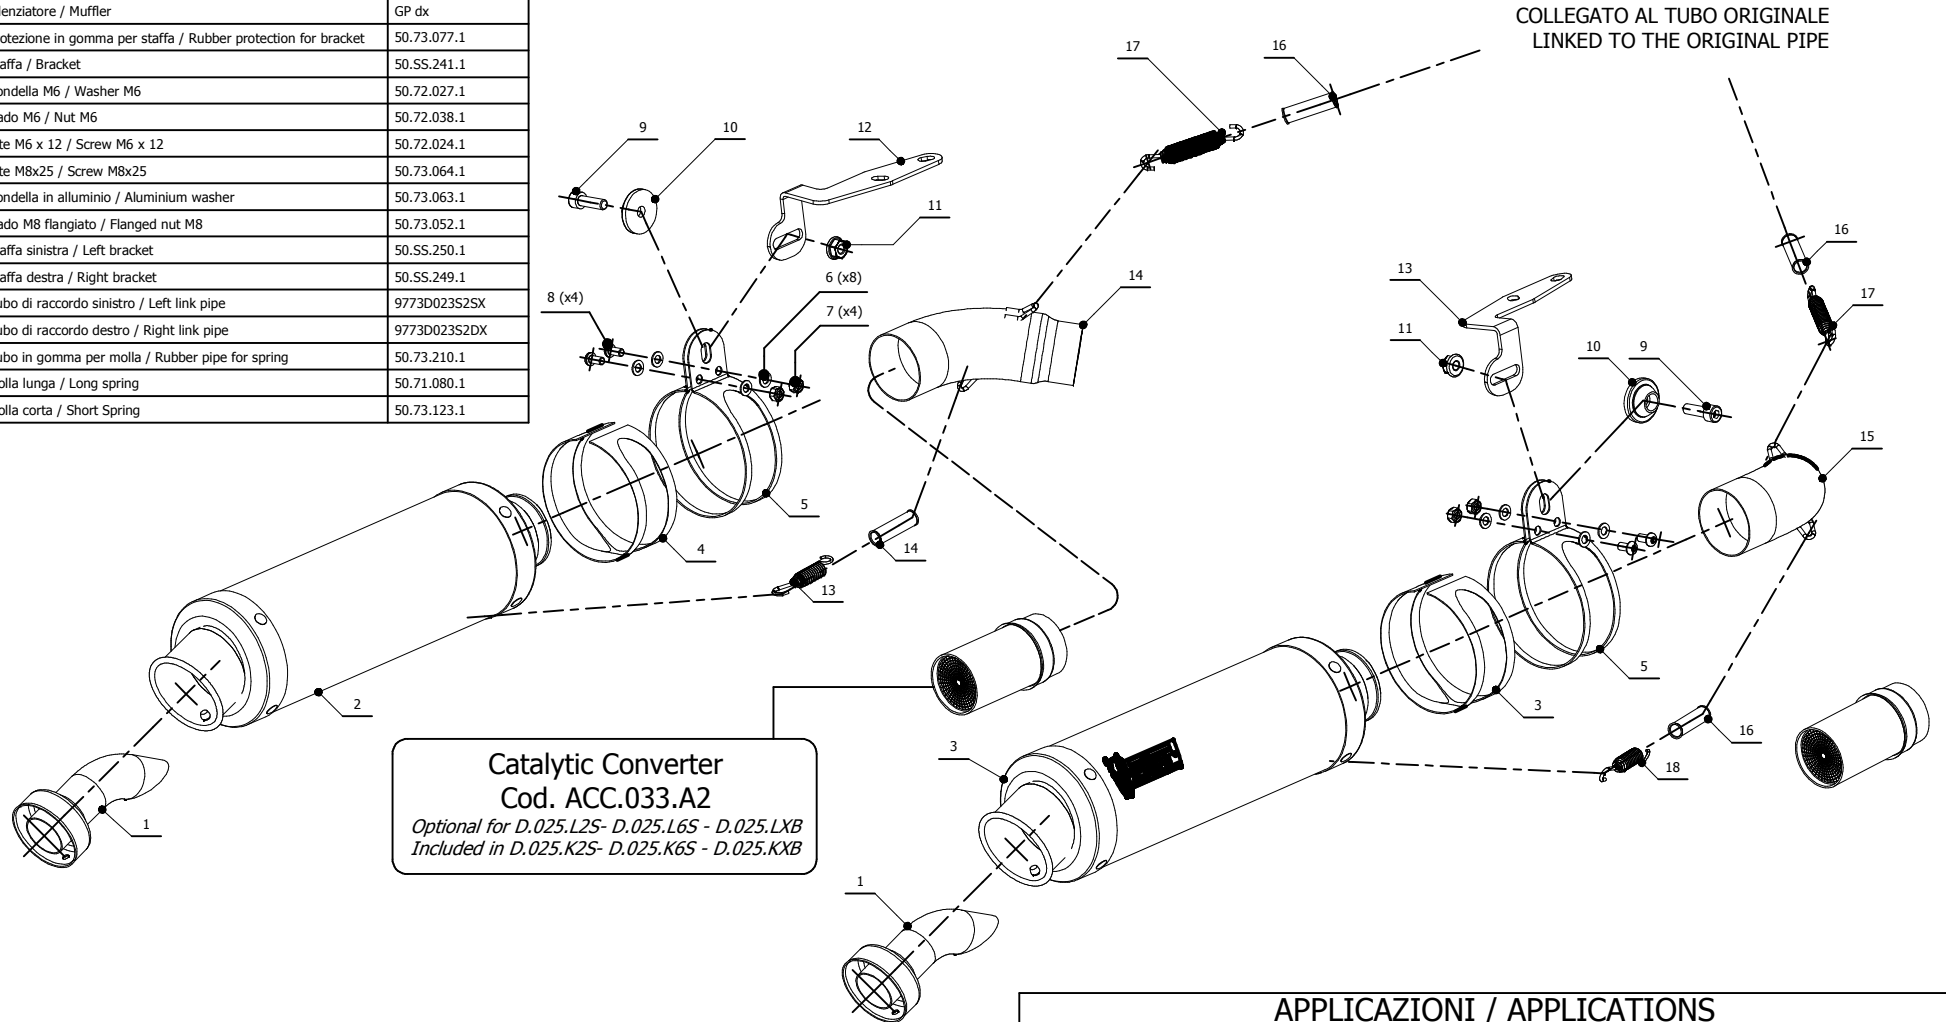

MODEL DUCATI MONSTER 1100
 DUCATI MONSTER 796
 DUCATI MONSTER 795
LINE SLIP ON

YEAR 2008 - 2010
 2010 - 2014
 2012 -->
MUFFLER GP

SCHEMATIC

ELENCO PARTI / PARTS LIST

#	QTÀ / QTY	DESCRIZIONE / DESCRIPTION	CODICE / CODE
1	2	DB killer / DB killer	50.DK.020.0
2	1	Silenziatore / Muffler	GP sx
3	1	Silenziatore / Muffler	GP dx
4	2	Protezione in gomma per staffa / Rubber protection for bracket	50.73.077.1
5	2	Staffa / Bracket	50.SS.241.1
6	8	Rondella M6 / Washer M6	50.72.027.1
7	4	Dado M6 / Nut M6	50.72.038.1
8	4	Vite M6 x 12 / Screw M6 x 12	50.72.024.1
9	2	Vite M8x25 / Screw M8x25	50.73.064.1
10	2	Rondella in alluminio / Aluminium washer	50.73.063.1
11	2	Dado M8 flangiato / Flanged nut M8	50.73.052.1
12	1	Staffa sinistra / Left bracket	50.SS.250.1
13	1	Staffa destra / Right bracket	50.SS.249.1
14	1	Tubo di raccordo sinistro / Left link pipe	9773D023S2SX
15	1	Tubo di raccordo destro / Right link pipe	9773D023S2DX
16	4	Tubo in gomma per molla / Rubber pipe for spring	50.73.210.1
17	2	Molla lunga / Long spring	50.71.080.1
18	2	Molla corta / Short Spring	50.73.123.1

APPLICAZIONI / APPLICATIONS

CODICE / CODE	SILENZIATORE / MUFFLER	TUBO / PIPE	FASCETTA / CLAMP	NOTE
D.025.L2S D.025.L6S D.025.LXB	CARBONIO / CARBON FIBER TITANIO / TITANIUM STEEL BLACK	INOX / ST. STEEL	INOX / ST. STEEL	CATALYTIC CONVERTER NOT INCLUDED
D.025.K2S D.025.K6S D.025.KXB	CARBONIO / CARBON FIBER TITANIO / TITANIUM STEEL BLACK	INOX / ST. STEEL	INOX / ST. STEEL	CATALYTIC CONVERTER INCLUDED