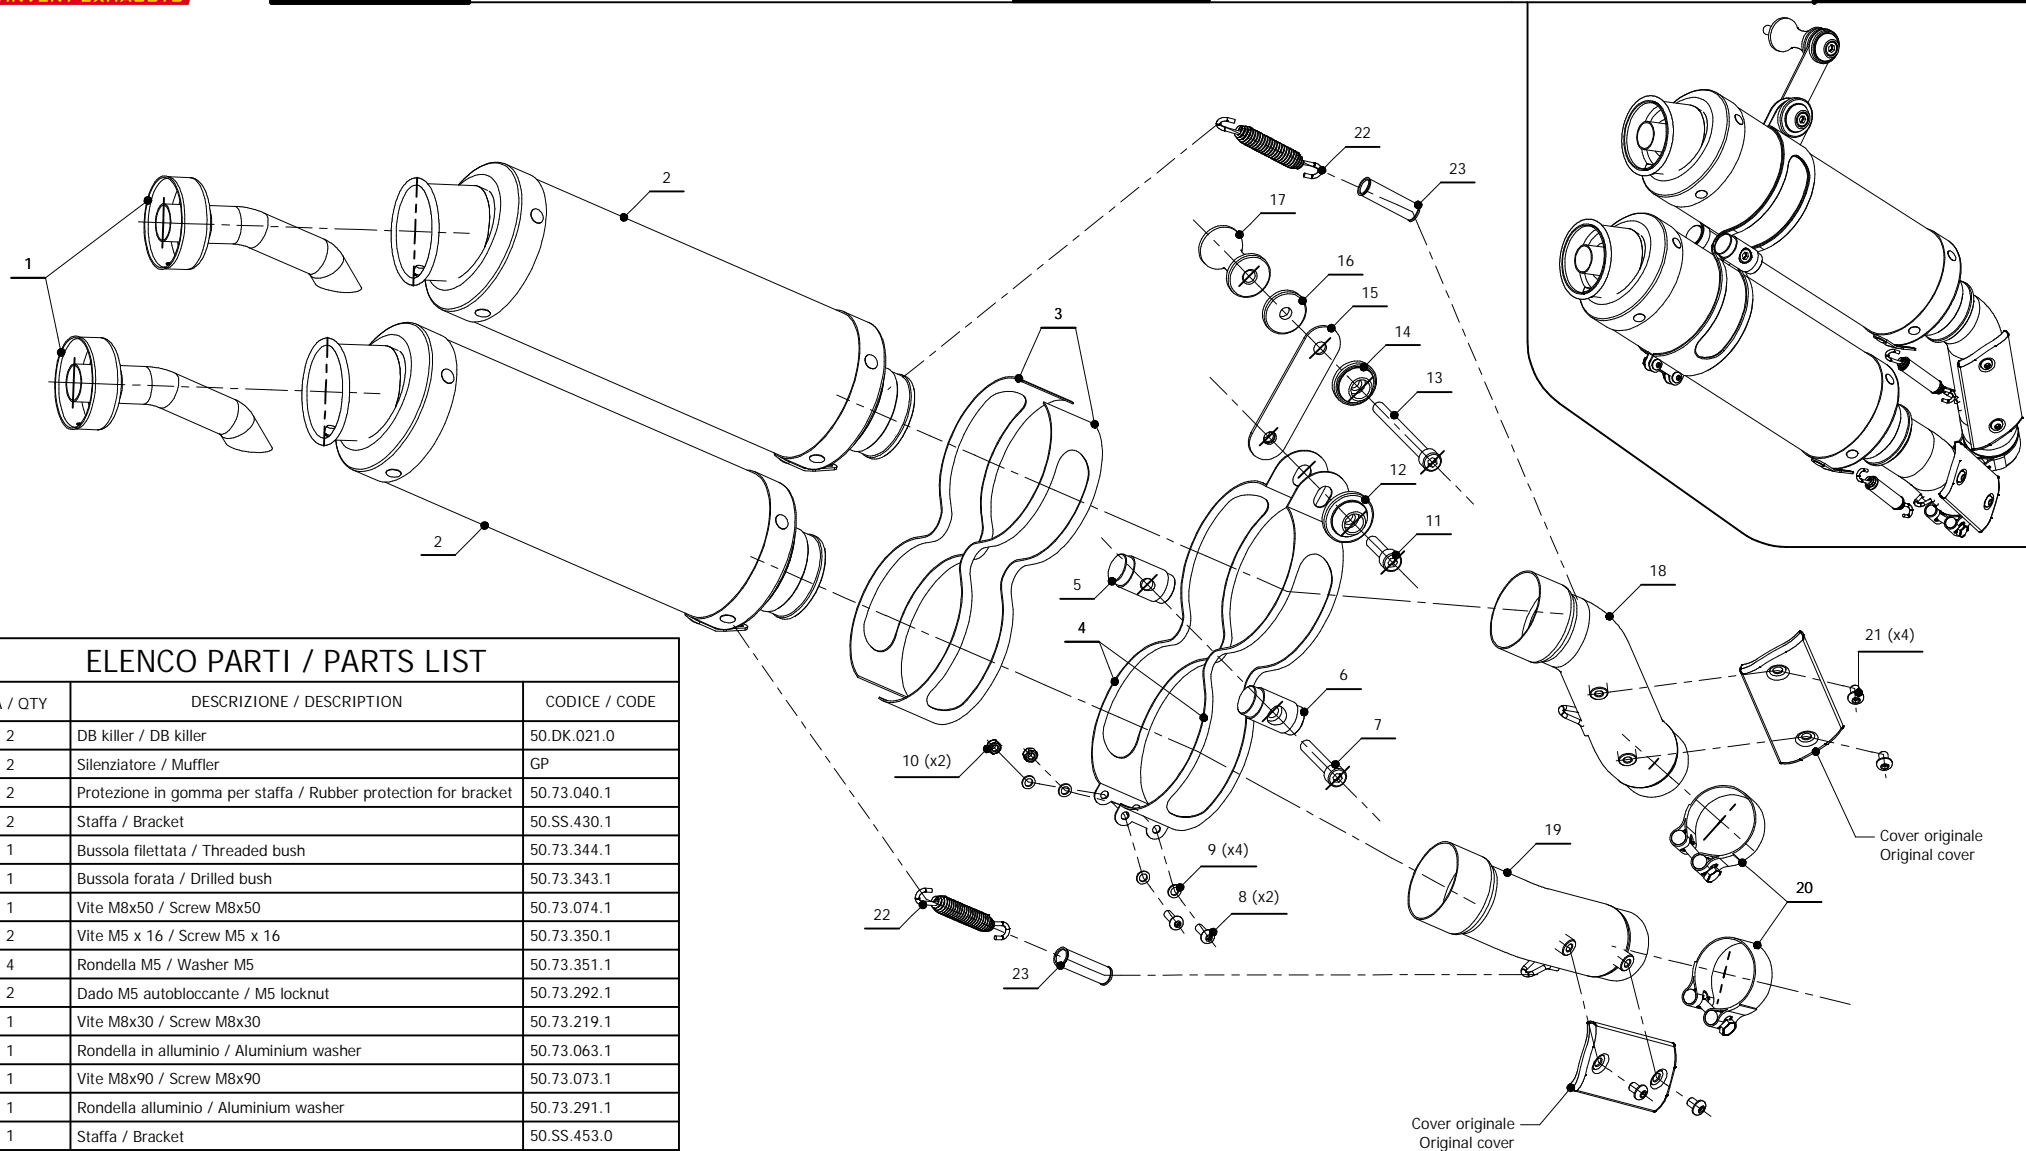

MODEL DUCATI MONSTER S4Rs

YEAR 2006-->

LINE SPORT

MUFFLER GP

SCHEMATIC

ELENCO PARTI / PARTS LIST

#	QTA / QTY	DESCRIZIONE / DESCRIPTION	CODICE / CODE
1	2	DB killer / DB killer	50.DK.021.0
2	2	Silenziatore / Muffler	GP
3	2	Protezione in gomma per staffa / Rubber protection for bracket	50.73.040.1
4	2	Staffa / Bracket	50.SS.430.1
5	1	Bussola filettata / Threaded bush	50.73.344.1
6	1	Bussola forata / Drilled bush	50.73.343.1
7	1	Vite M8x50 / Screw M8x50	50.73.074.1
8	2	Vite M5 x 16 / Screw M5 x 16	50.73.350.1
9	4	Rondella M5 / Washer M5	50.73.351.1
10	2	Dado M5 autobloccante / M5 locknut	50.73.292.1
11	1	Vite M8x30 / Screw M8x30	50.73.219.1
12	1	Rondella in alluminio / Aluminium washer	50.73.063.1
13	1	Vite M8x90 / Screw M8x90	50.73.073.1
14	1	Rondella alluminio / Aluminium washer	50.73.291.1
15	1	Staffa / Bracket	50.SS.453.0
16	1	Distanziale in alluminio / Aluminium spacer	50.73.124.1
17	1	Distanziale in alluminio / Aluminium spacer	50.SS.095.1
18	1	Tubo di raccordo superiore / Upper link pipe	9773D020S2S
19	1	Tubo di raccordo inferiore / Lower link pipe	9773D020S2I
20	2	Fascetta Ø 48/51 mm / Pipe clamp Ø 48/51 mm	50.FA.007.1
21	4	Vite M6 x 8 / Screw M6 x 8	50.72.026.1
22	2	Molla / Spring	50.73.359.1
23	2	Tubo in gomma per molla / Rubber pipe for spring	50.73.210.1

APPLICAZIONI / APPLICATIONS

CODICE / CODE	TUBO / PIPE	SILENZIATORE / MUFFLER	FASCETTA / CLAMP
D.020.L2S	INOX / ST. STEEL	CARBONIO / CARBON FIBER	INOX / ST. STEEL
D.020.L6S	INOX / ST. STEEL	TITANIO / TITANIUM	INOX / ST. STEEL