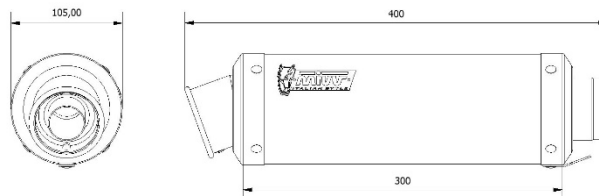

# Technical specifications

### Characteristics

Body material	Black steel
Front end cap material	Stainless steel
Rear end cap material	Stainless steel
Material of the inside of the silencer	Stainless steel
Link pipe material	Stainless steel
Type of attachment to the frame	Stainless steel bracket
Total body length (mm)	300 mm
Internal diameter of the silencer coupling (mm)	Ø 55
Presence of dB-Killer	Yes
Silencer weight	1,80 kg