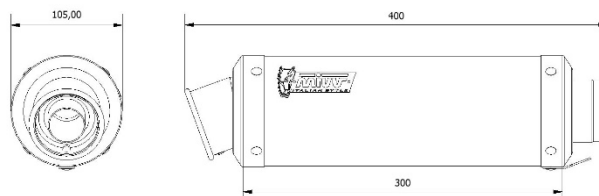

Technical specifications

GP CARBON

Characteristics

Body material	Carbon
Front end cap material	Stainless steel
Rear end cap material	Stainless steel
Material of the inside of the silencer	Stainless steel
Link pipe material	Stainless steel
Type of attachment to the frame	Stainless steel bracket
Total body length (mm)	300 mm
Internal diameter of the silencer coupling (mm)	Ø 55
Presence of dB-Killer	Yes
Silencer weight	1,40 kg