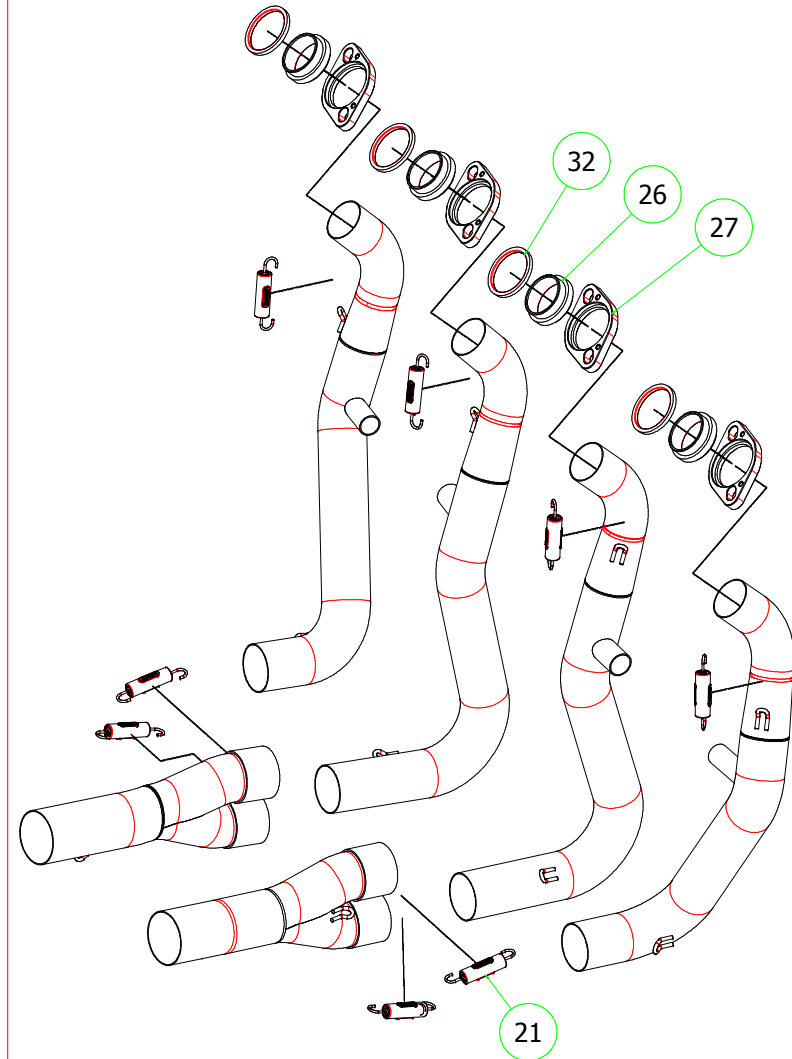

## 71394MI Race-Tech Mid Pipe

## 71393MI Race-Tech Mid Pipe (Slip-On)