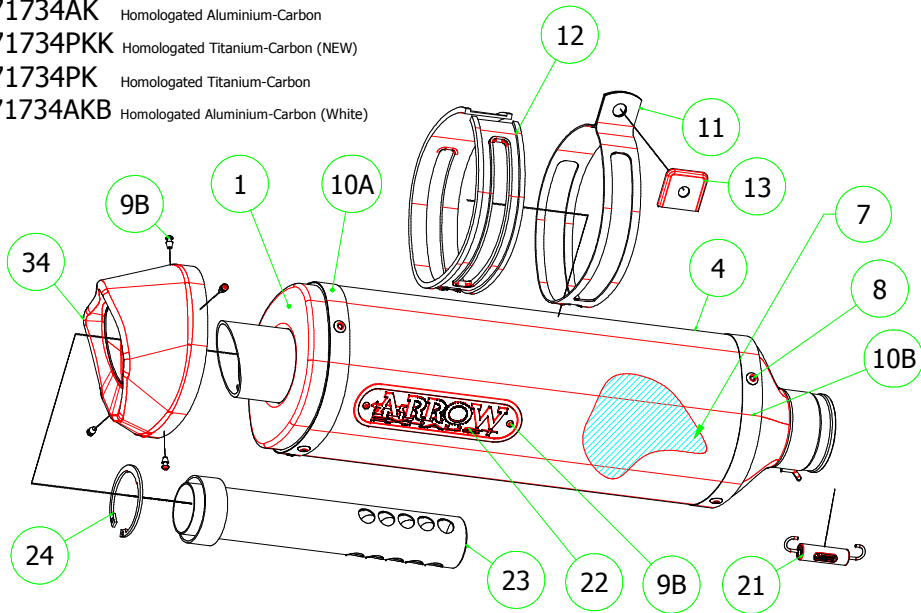

Kawasaki ZX-6R '09-13

- 71734AKN Homologated Aluminium-Carbon (Dark)
- 71734AK Homologated Aluminium-Carbon
- 71734PKK Homologated Titanium-Carbon (NEW)
- 71734PK Homologated Titanium-Carbon
- 71734AKB Homologated Aluminium-Carbon (White)