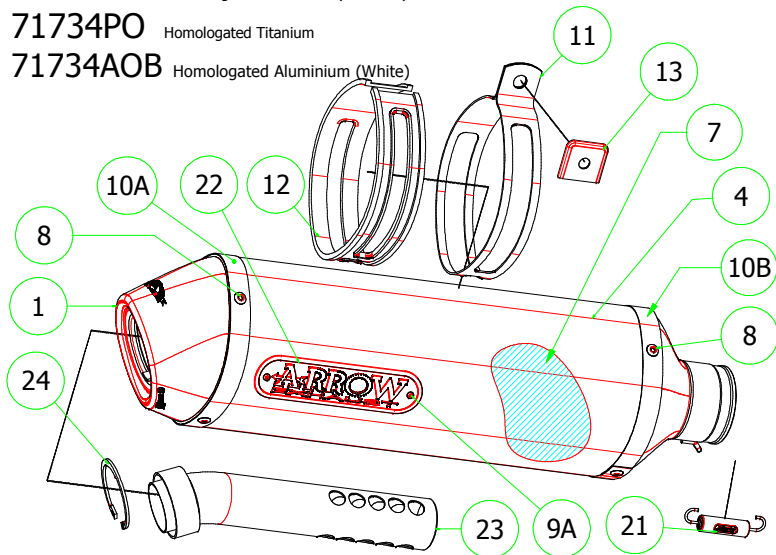

## 71394MI Race-Tech Mid Pipe

## 71393MI Race-Tech Mid Pipe (Slip-On)