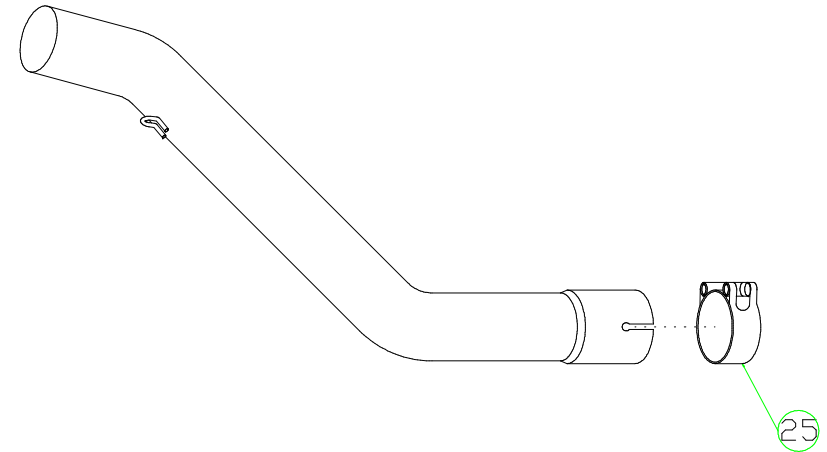

71347MI Raccordo / Mid Pipe