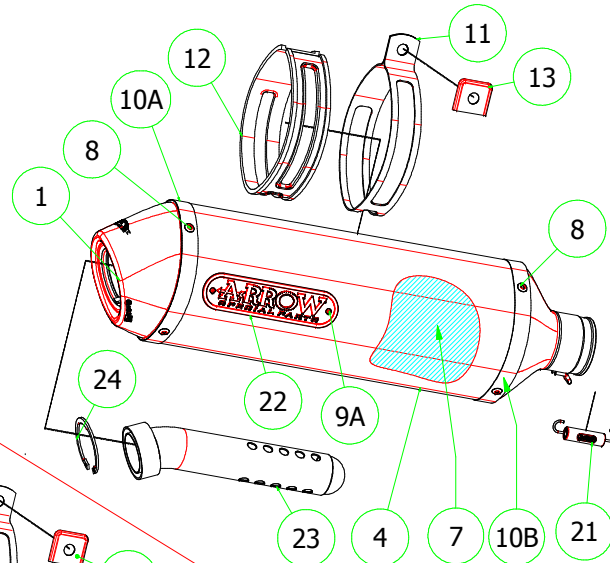

# Kawasaki Z 750 '04-06 / Z 750 S '05-06

- 71706PO Homologated Titanium
- 71706MO Homologated Carbon
- 71706AO Homologated Aluminium
- 71706AON Homologated Aluminium (Dark Line)
- 71706AOB Homologated Aluminium (White)

- 71706AKN Homologated Aluminium (Dark Line)
- 71706AK Homologated Aluminium
- 71706AKB Homologated Aluminium (White)

- 71637PR Homologated Titanium
- 71137PR Racing Titanium
- 71637PRI Homologated Nichrom
- 71137PRI Racing Nichrom