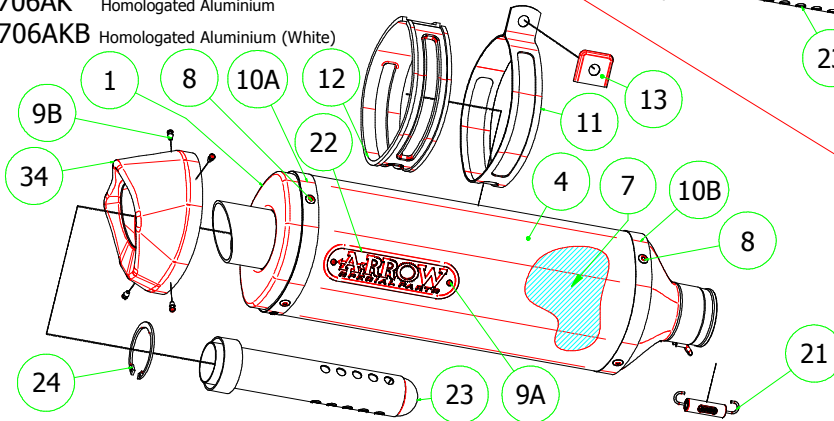

# Kawasaki Z 750 '04-06 / Z 750 S '05-06

- 71706PO Homologated Titanium
- 71706MO Homologated Carbon
- 71706AO Homologated Aluminium
- 71706AON Homologated Aluminium (Dark Line)
- 71706AOB Homologated Aluminium (White)

- 71706AKN Homologated Aluminium (Dark Line)
- 71706AK Homologated Aluminium
- 71706AKB Homologated Aluminium (White)

- 71637PR Homologated Titanium
- 71137PR Racing Titanium
- 71637PRI Homologated Nichrom
- 71137PRI Racing Nichrom