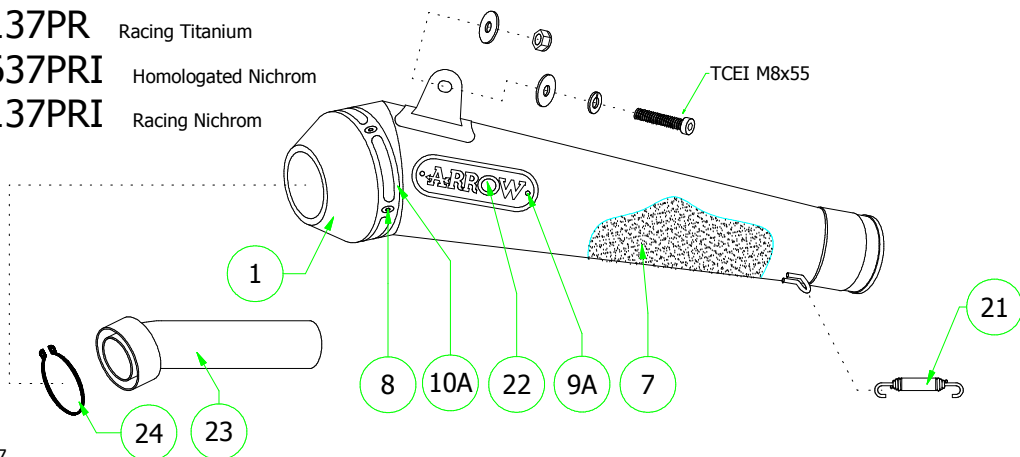

# Kawasaki Z 750 '04-06 / Z 750 S '05-06

- 71706PO Homologated Titanium
- 71706MO Homologated Carbon
- 71706AO Homologated Aluminium
- 71706AON Homologated Aluminium (Dark Line)
- 71706AOB Homologated Aluminium (White)

- 71706AKN Homologated Aluminium (Dark Line)
- 71706AK Homologated Aluminium
- 71706AKB Homologated Aluminium (White)

- 71637PR Homologated Titanium
- 71137PR Racing Titanium
- 71637PRI Homologated Nichrom
- 71137PRI Racing Nichrom