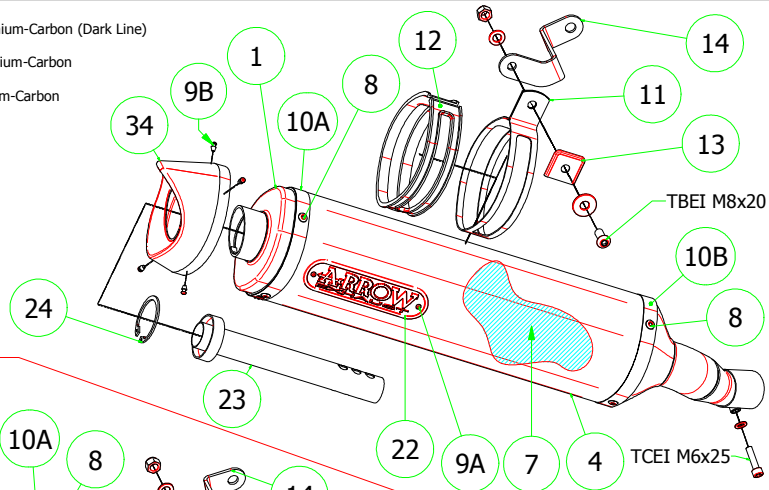

Kawasaki Ninja 250 / 300 R '13-16

- 71801AKN Homologated Aluminium-Carbon (Dark Line)
- 71801AK Homologated Aluminium-Carbon
- 71801PK Homologated Titanium-Carbon