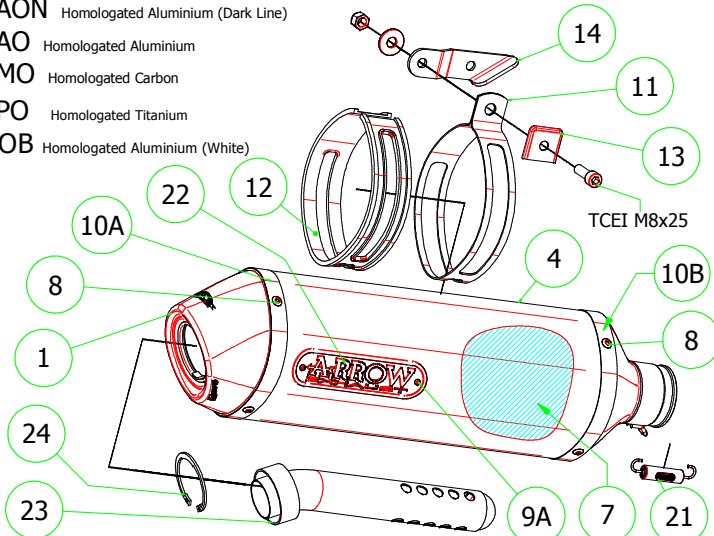

- 71804AON Homologated Aluminium (Dark Line)
- 71804AO Homologated Aluminium
- 71804MO Homologated Carbon
- 71804PO Homologated Titanium
- 7804AOB Homologated Aluminium (White)