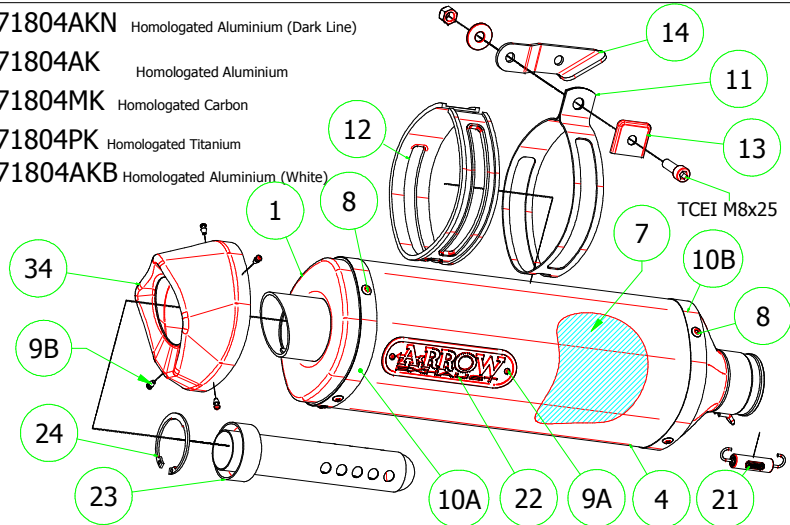

Honda CB 500 F '13 \ Honda CBR 500 R '13

- 71804AKN Homologated Aluminium (Dark Line)
- 71804AK Homologated Aluminium
- 71804MK Homologated Carbon
- 71804PK Homologated Titanium
- 71804AKB Homologated Aluminium (White)