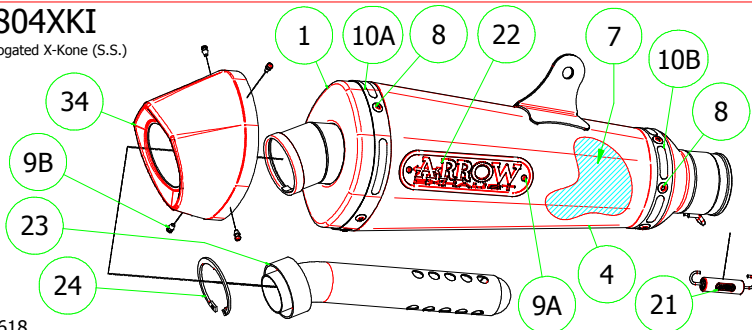

- 71804XKI Homologated X-Kone (S.S.)