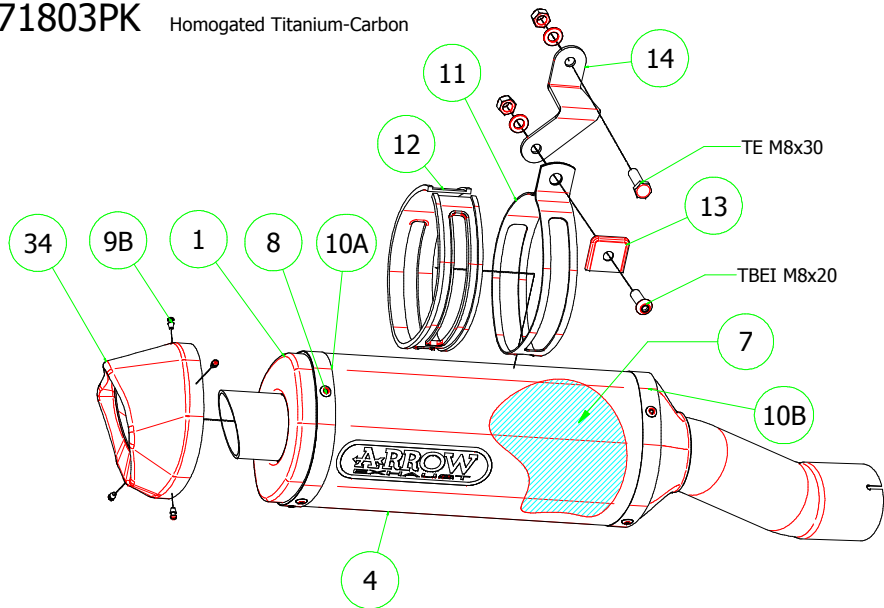

BMW S 1000 R '14

71803AKN Homogated Aluminium-Carbon (Dark Line)

71803AK Homogated Titanium-Carbon

71803PK Homogated Titanium-Carbon