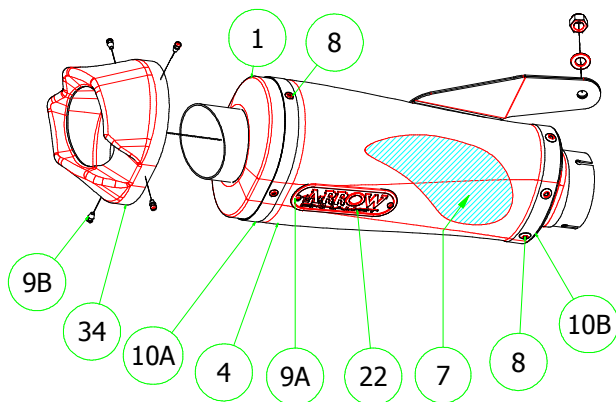

# BMW S 1000 R '14

**71803AKN** Homogated Aluminium-Carbon (Dark Line)

**71803AK** Homogated Titanium-Carbon

**71803PK** Homogated Titanium-Carbon

**71803XKI** Homogated X-Kone (Nichrom)

**71750PK** Homogated Titanium-Carbon (Slip-On)