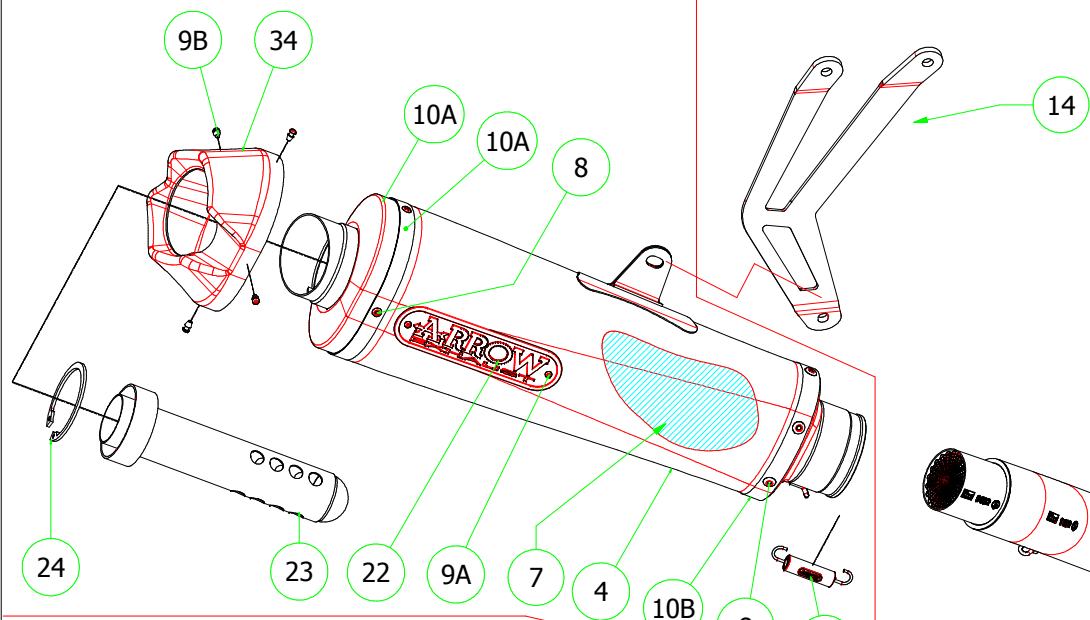

BMW S 1000 RR '12-13

71751PK Homogated Titanium-Carbon

71413MI Standards Collectors
71413KZ Catalized Collectors