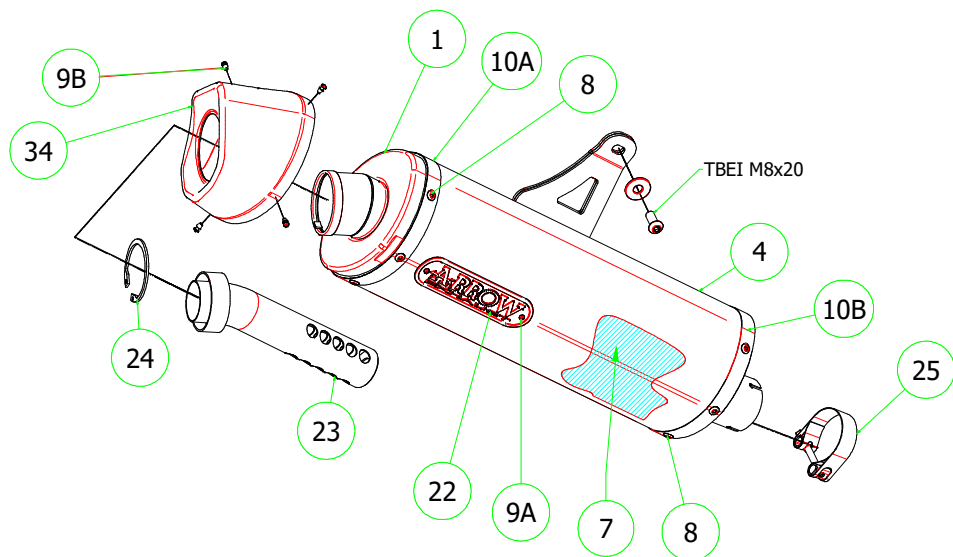

Honda CRF 1000 L Africa Twin '16

72621AKN Homologated Aluminium (Dark Line)

72621AK Homologated Aluminium (Dark Line)

72621PK Homologated Titanium