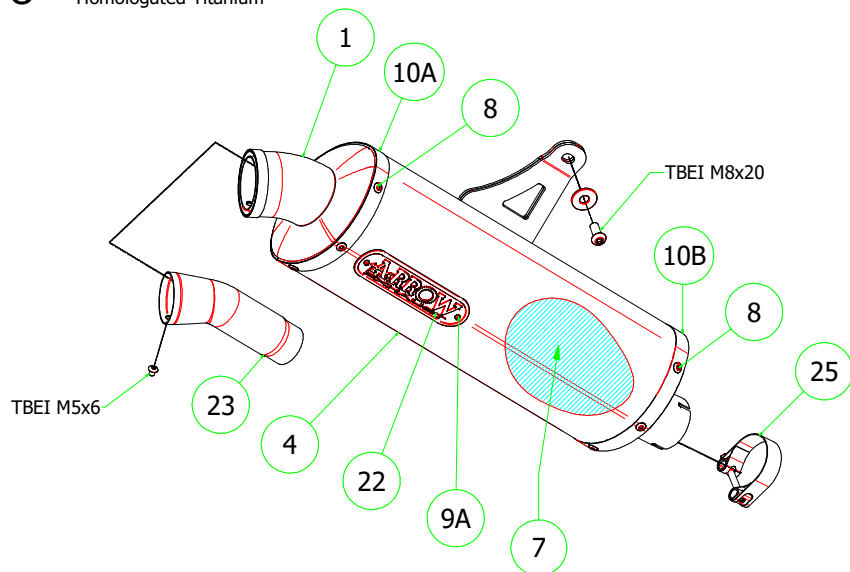

72621AON Homologated Aluminium (Dark Line)

72621AO Homologated Aluminium (Dark Line)

72621PO Homologated Titanium