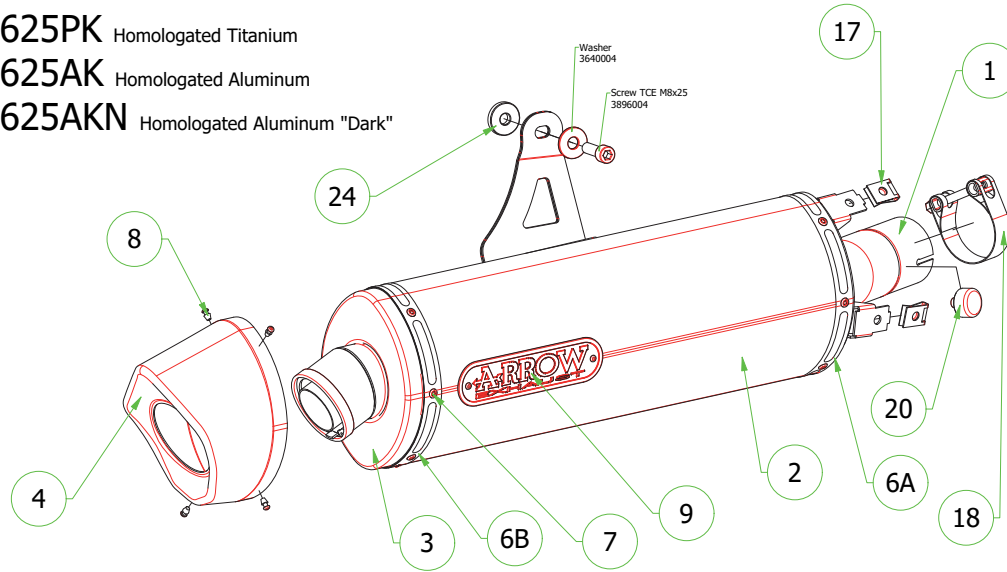

Honda CRF 1100L Africa Twin / Adventure Sports '20-21

- 72625PK Homologated Titanium
- 72625AK Homologated Aluminum
- 72625AKN Homologated Aluminum "Dark"

- 72625PO Homologated Titanium
- 72625AO Homologated Aluminum
- 72625AON Homologated Aluminum "Dark"

- 72166PD Steel Racing Collectors
- 72168PD Titanium Racing Collectors