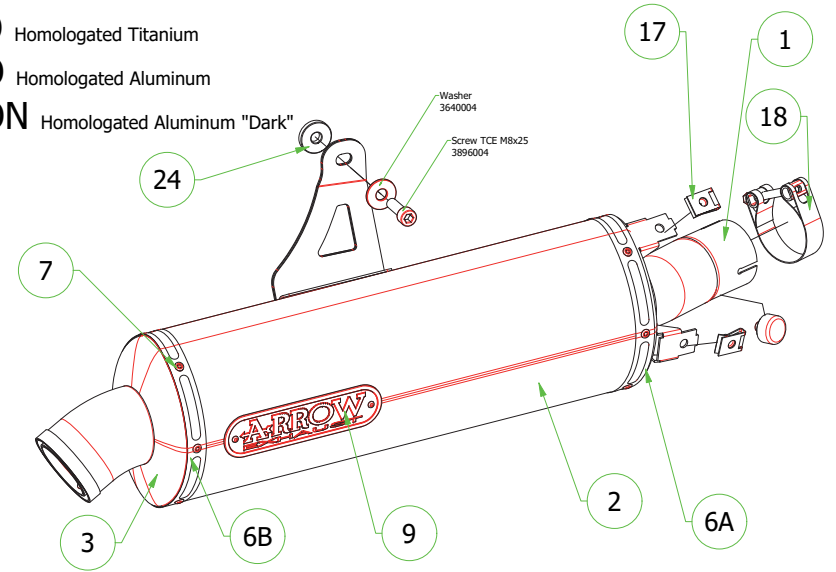

Honda CRF 1100L Africa Twin / Adventure Sports '20-21

- 72625PK Homologated Titanium
- 72625AK Homologated Aluminum
- 72625AKN Homologated Aluminum "Dark"

- 72625PO Homologated Titanium
- 72625AO Homologated Aluminum
- 72625AON Homologated Aluminum "Dark"

- 72166PD Steel Racing Collectors
- 72168PD Titanium Racing Collectors