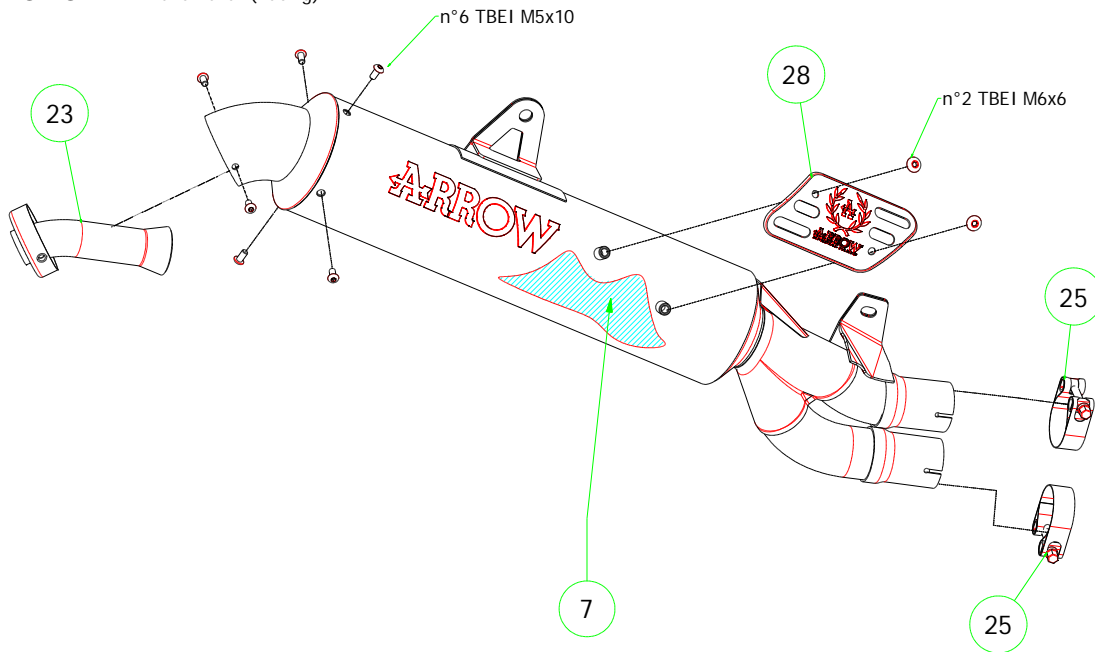

Yamaha XTZ 750 Supertenerè '89/94

72010PD Paris Dakar (Racing)

72091PD Collettori / Collectors