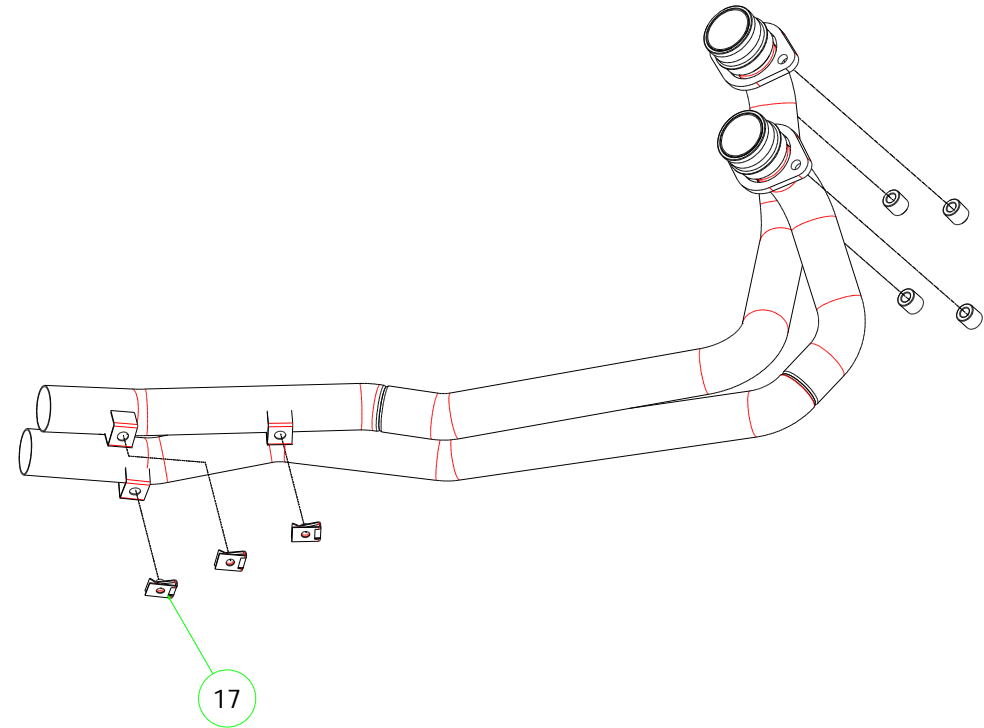

Yamaha XTZ 750 Supertenerè '89/94

72010PD Paris Dakar (Racing)

72091PD Collettori / Collectors

72610PD Paris Dakar (Homologated)