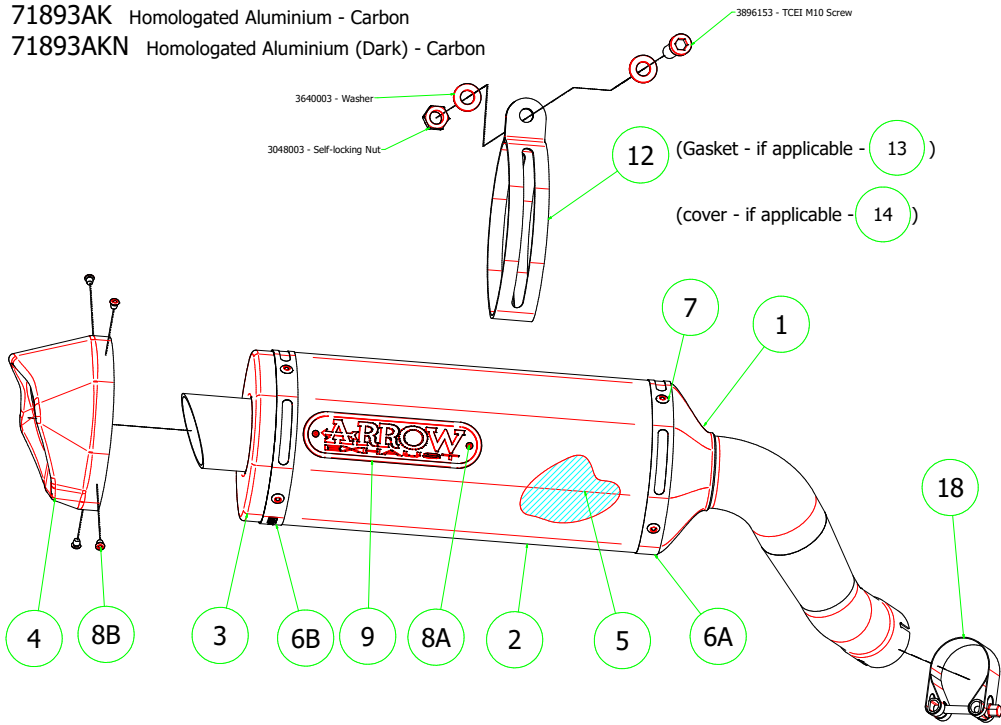

# Kawasaki Versys 1000 2019

- 71893PK Homologated Titanium - Carbon
- 71893AK Homologated Aluminium - Carbon
- 71893AKN Homologated Aluminium (Dark) - Carbon