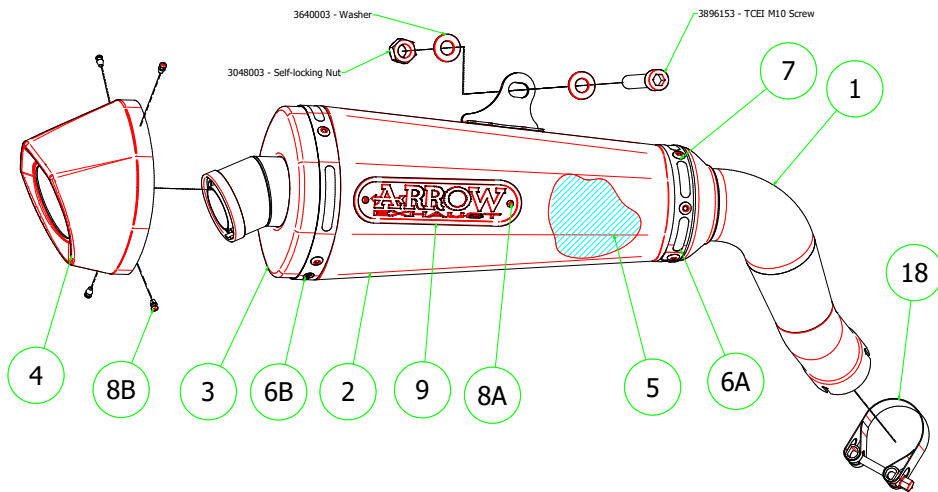

71893XKI Homologated Nichrom - Carbon