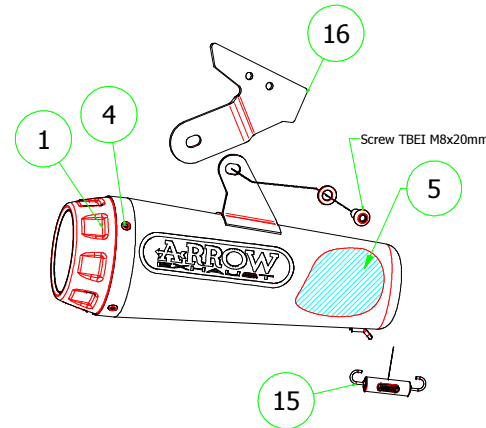

# Honda CBR 650 F - CB 650 F '14/18

- 71821AOB Homologated Aluminium (White)
- 71821AON Homologated Aluminium (Dark)
- 71821AO Homologated Aluminium

- 71205PR Homologated Titanium
- 71205PRI Homologated Nichrom
- 71205PRN Homologated Nichrom "Dark"