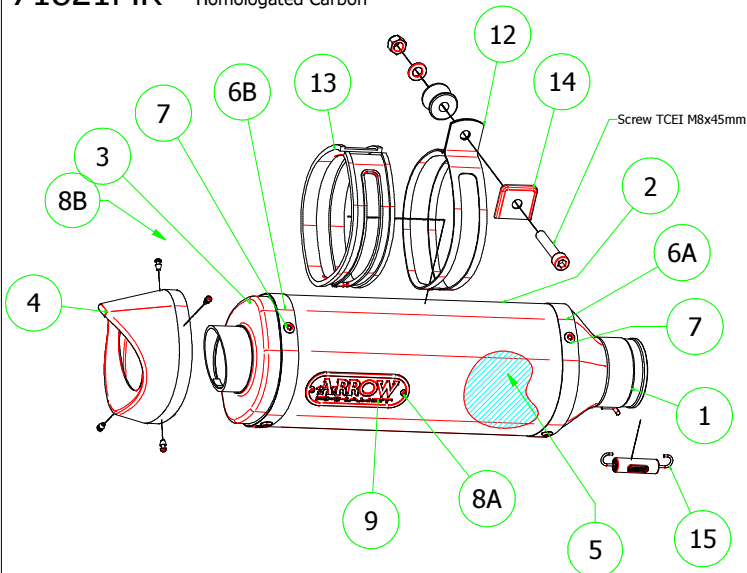

- 71821AKN Homologated Aluminium (Dark Line)
- 71821AK Homologated Aluminium
- 71821PK Homologated Titanium
- 71821MK Homologated Carbon