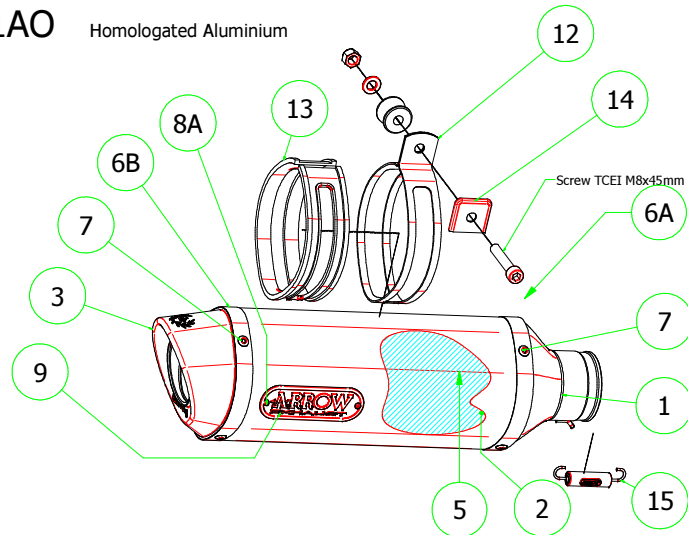

# Honda CBR 650 F - CB 650 F '14/18

- 71821AOB Homologated Aluminium (White)
- 71821AON Homologated Aluminium (Dark)
- 71821AO Homologated Aluminium

- 71205PR Homologated Titanium
- 71205PRI Homologated Nichrom
- 71205PRN Homologated Nichrom "Dark"