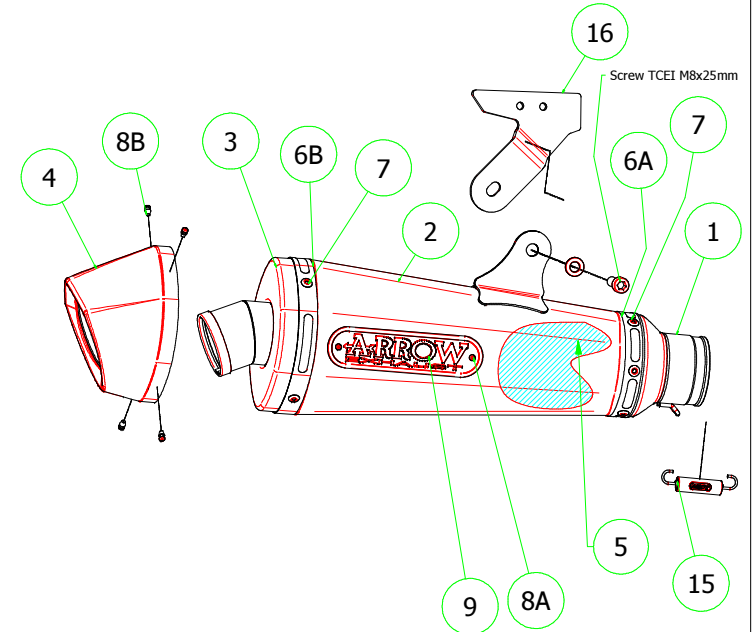

Honda CBR 650 F - CB 650 F '14/18

- 71821AOB Homologated Aluminium (White)
- 71821AON Homologated Aluminium (Dark)
- 71821AO Homologated Aluminium

- 71205PR Homologated Titanium
- 71205PRI Homologated Nichrom
- 71205PRN Homologated Nichrom "Dark"

- 71821XKI Homologated Nichrom

- 71821AKN Homologated Aluminium (Dark Line)
- 71821AK Homologated Aluminium
- 71821PK Homologated Titanium
- 71821MK Homologated Carbon

- 71031GP Homologated Titanium
- 71031GPI Homologated Inox (Dark)

- 11009DB dB-Killer for GP2 Silencer

- 11012DB dB-Killer for Pro-Race