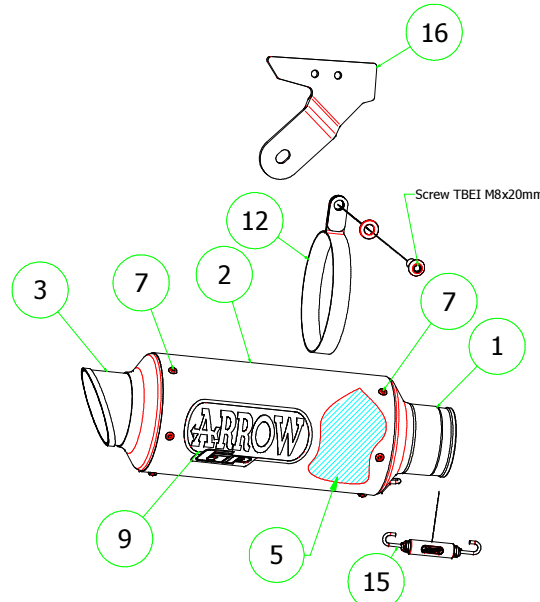

# Honda CBR 650 F - CB 650 F '14/18

- 71821AOB Homologated Aluminium (White)
- 71821AON Homologated Aluminium (Dark)
- 71821AO Homologated Aluminium

- 71205PR Homologated Titanium
- 71205PRI Homologated Nichrom
- 71205PRN Homologated Nichrom "Dark"

- 11009DB dB-Killer for GP2 Silencer

- 11012DB dB-Killer for Pro-Race