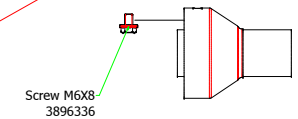

- 11012DB dB-Killer for Pro-Race