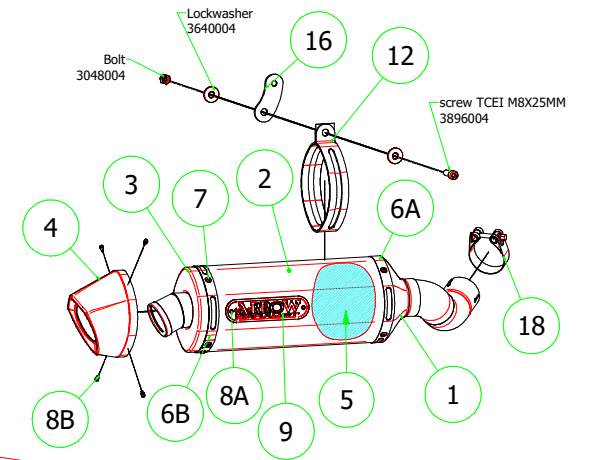

# Kawasaki Z 900 '17

**71856XKI** Homologated Nichrom - Carbon  
**71856XKN** Homologated Nichrom - Carbon

**71856AO** Homologated Alluminium - Nichrom  
**71856AON** Homologated Alluminium "Dark" - Nichrom  
**71856AOB** Homologated Alluminium "White" - Nichrom

**71856PK** Homologated Titanium - Carbon  
**71856MK** Homologated Carbon  
**71856AK** Homologated Alluminium - Carbon  
**71856AKN** Homologated Alluminium "Dark" - Carbon  
**71856AKB** Homologated Alluminium "White" - Carbon

**71531GP** Homologated Full Titanium  
**71531GPI** Homologated Full Nichrom "Dark"

## 71661MI Racing Collector

**71856PR** Homologated Titanium  
**71856PRI** Homologated Nichrom  
**71856PRN** Homologated Nichrom "Dark"