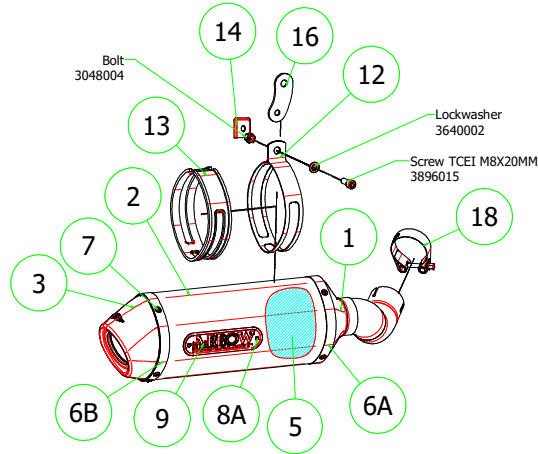

# Kawasaki Z 900 '17

**71856XKI** Homologated Nichrom - Carbon  
**71856XKN** Homologated Nichrom - Carbon

**71856AO** Homologated Alluminium - Nichrom  
**71856AON** Homologated Alluminium "Dark" - Nichrom  
**71856AOB** Homologated Alluminium "White" - Nichrom

**71856PK** Homologated Titanium - Carbon  
**71856MK** Homologated Carbon  
**71856AK** Homologated Alluminium - Carbon  
**71856AKN** Homologated Alluminium "Dark" - Carbon  
**71856AKB** Homologated Alluminium "White" - Carbon

**71531GP** Homologated Full Titanium  
**71531GPI** Homologated Full Nichrom "Dark"