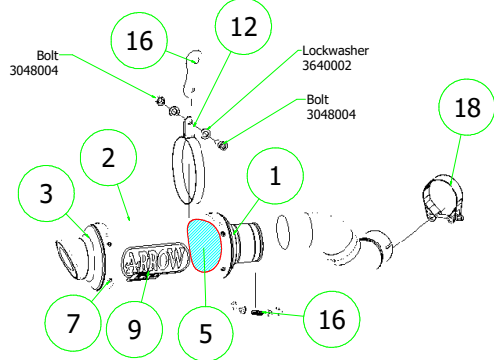

# Kawasaki Z 900 '17

**71856XKI** Homologated Nichrom - Carbon  
**71856XKN** Homologated Nichrom - Carbon

**71856AO** Homologated Alluminium - Nichrom  
**71856AON** Homologated Alluminium "Dark" - Nichrom  
**71856AOB** Homologated Alluminium "White" - Nichrom

**71856PK** Homologated Titanium - Carbon  
**71856MK** Homologated Carbon  
**71856AK** Homologated Alluminium - Carbon  
**71856AKN** Homologated Alluminium "Dark" - Carbon  
**71856AKB** Homologated Alluminium "White" - Carbon

**71531GP** Homologated Full Titanium  
**71531GPI** Homologated Full Nichrom "Dark"