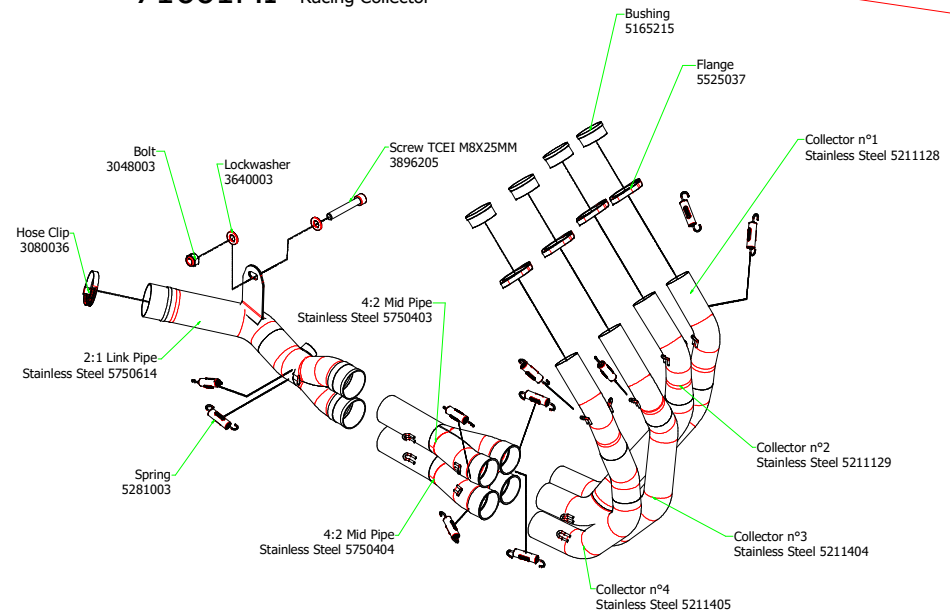

# Kawasaki Z 900 '17

**71856XKI** Homologated Nichrom - Carbon  
**71856XKN** Homologated Nichrom - Carbon

**71856AO** Homologated Alluminium - Nichrom  
**71856AON** Homologated Alluminium "Dark" - Nichrom  
**71856AOB** Homologated Alluminium "White" - Nichrom

**71856PK** Homologated Titanium - Carbon  
**71856MK** Homologated Carbon  
**71856AK** Homologated Alluminium - Carbon  
**71856AKN** Homologated Alluminium "Dark" - Carbon  
**71856AKB** Homologated Alluminium "White" - Carbon

**71531GP** Homologated Full Titanium  
**71531GPI** Homologated Full Nichrom "Dark"

## 71661MI Racing Collector

**71856PR** Homologated Titanium  
**71856PRI** Homologated Nichrom  
**71856PRN** Homologated Nichrom "Dark"