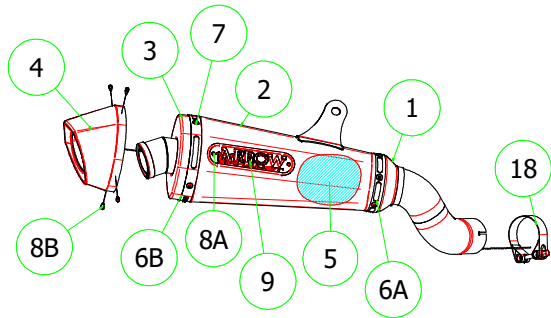

# Kawasaki Z 900 '17

**71856XKI** Homologated Nichrom - Carbon  
**71856XKN** Homologated Nichrom - Carbon

**71856AO** Homologated Alluminium - Nichrom  
**71856AON** Homologated Alluminium "Dark" - Nichrom  
**71856AOB** Homologated Alluminium "White" - Nichrom

**71856PK** Homologated Titanium - Carbon  
**71856MK** Homologated Carbon  
**71856AK** Homologated Alluminium - Carbon  
**71856AKN** Homologated Alluminium "Dark" - Carbon  
**71856AKB** Homologated Alluminium "White" - Carbon