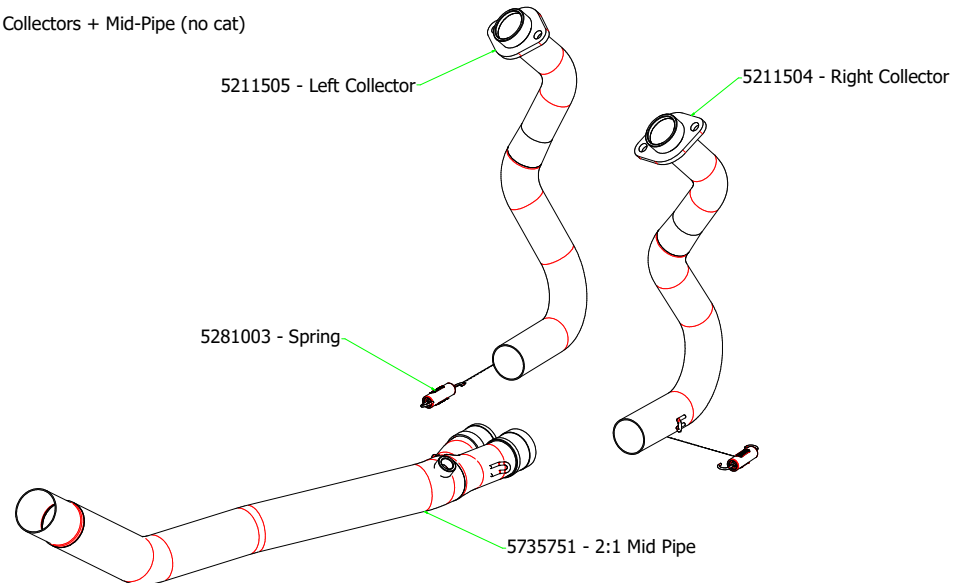

**71874PRI** Homologated Nichrom

**71874PRN** Homologated Dark Nichrom

**71686MI** Racing Collectors + Mid-Pipe (no cat)

5211505 - Left Collector

5211504 - Right Collector

5281003 - Spring

5735751 - 2:1 Mid Pipe

**71541GP** Homologated Titanium

**71541GPI** Homologated Dark Nichrom