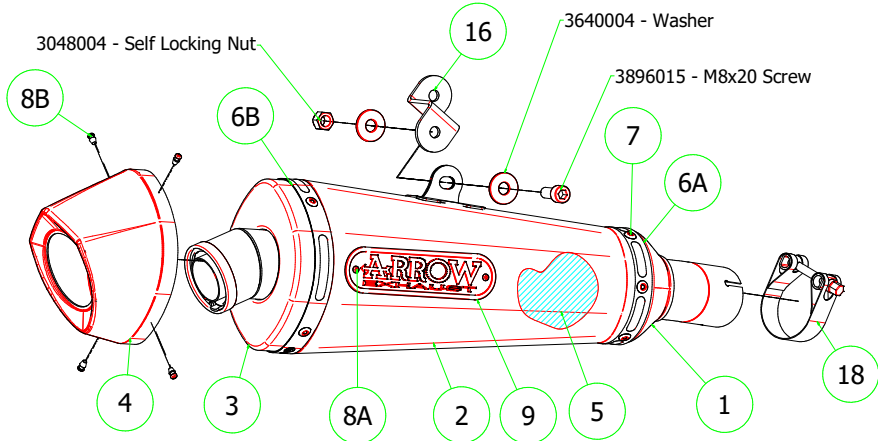

Kawasaki Ninja 400 2018 / Z400 2019

71874XKI Homologated Nichrom