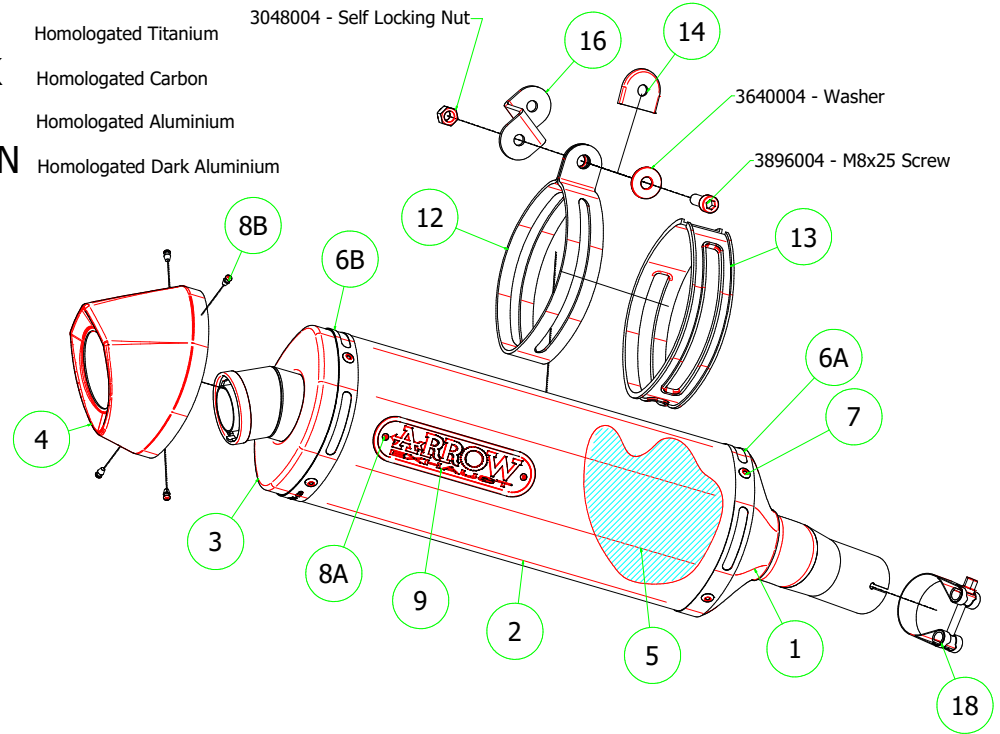

# Kawasaki Ninja 400 2018 / Z400 2019

**71874XKI** Homologated Nichrom

**71874PK** Homologated Titanium

**71874MK** Homologated Carbon

**71874AK** Homologated Aluminium

**71874AKN** Homologated Dark Aluminium

**71874PRI** Homologated Nichrom

**71874PRN** Homologated Dark Nichrom

**71686MI** Racing Collectors + Mid-Pipe (no cat)

5211505 - Left Collector

5211504 - Right Collector

5281003 - Spring

5735751 - 2:1 Mid Pipe

**71541GP** Homologated Titanium

**71541GPI** Homologated Dark Nichrom