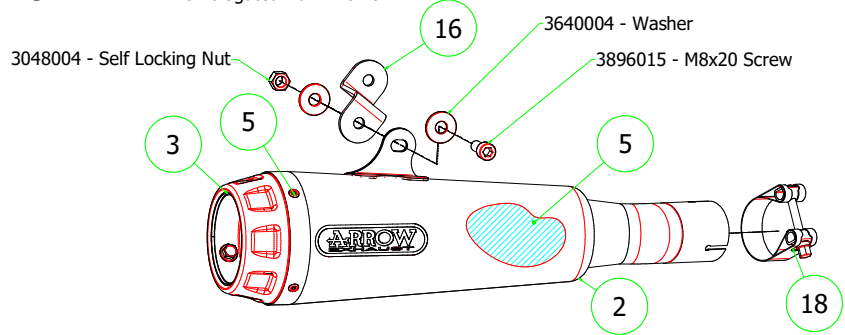

**71874PRI** Homologated Nichrom

**71874PRN** Homologated Dark Nichrom

**71686MI** Racing Collectors + Mid-Pipe (no cat)

5211505 - Left Collector

5211504 - Right Collector

5281003 - Spring

5735751 - 2:1 Mid Pipe