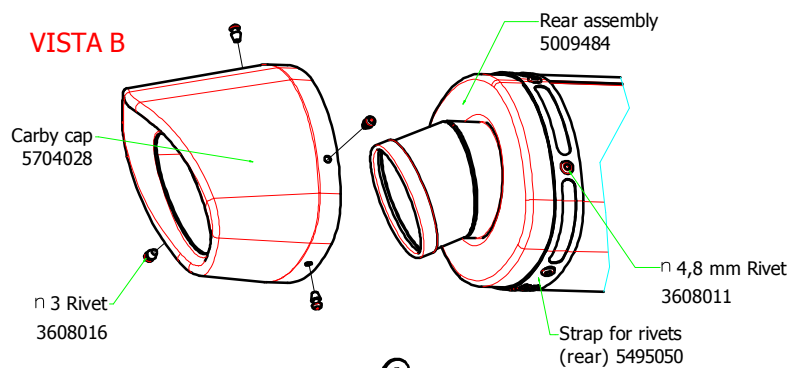

Honda CBR 600 RR '09/12

71075CKR Full System Maxi Race Tech "EVO" ABS

71093CKR Full System Maxi Race Tech "EVO" NO ABS

VISTA B

Spring 5281003

VISTA A