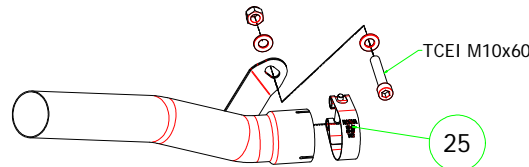

Kawasaki ZX-10R '16

71841AON Homologated Aluminium (Dark Line)

71841AO Homologated Aluminium

71841AKN Homologated Aluminium (Dark Line)

71841AK Homologated Aluminium

71841PK Homologated Titanium

71841XKI Homologated Nichrom (X-Kone)

71841PR Homologated Pro-Race Titanium

71638MI Mid-Pipe (for original silencer)

71637MI Mid-Pipe (without catalyst)

71636MI Mid-Pipe (for original catalyst)