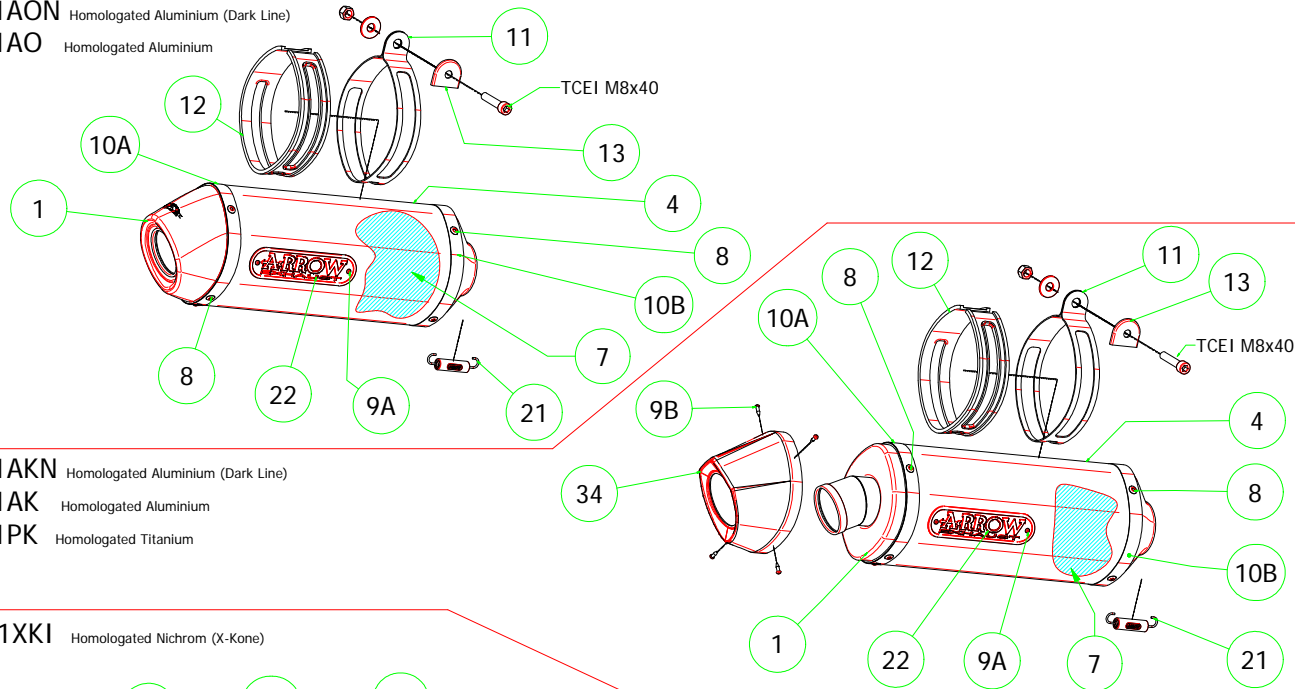

Kawasaki ZX-10R '16

71841AON Homologated Aluminium (Dark Line)

71841AO Homologated Aluminium

71841AKN Homologated Aluminium (Dark Line)

71841AK Homologated Aluminium

71841PK Homologated Titanium

71841XKI Homologated Nichrom (X-Kone)