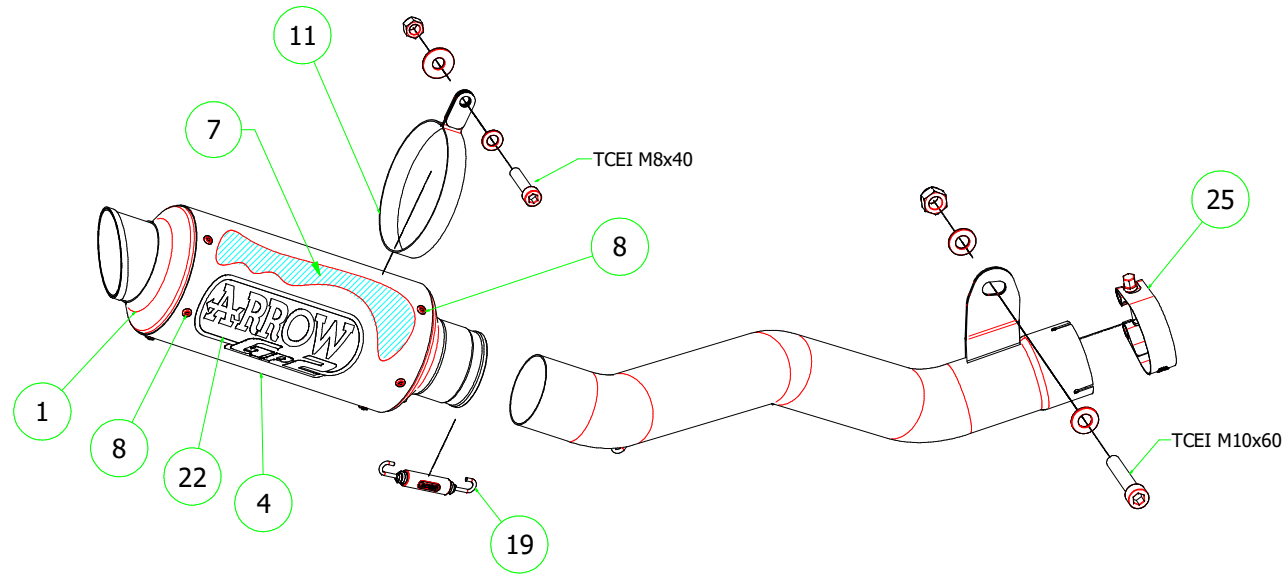

Kawasaki ZX-10R '16

71028GPI Racing Nichrom GP2 (fitted without catalyist)

71028GP Racing Titanium GP2 (fitted without catalyist)

71527GPI Homologated Nichrom GP2 (fitted with catalyist)

71527GP Homologated Titanium GP2 (fitted with catalyist)