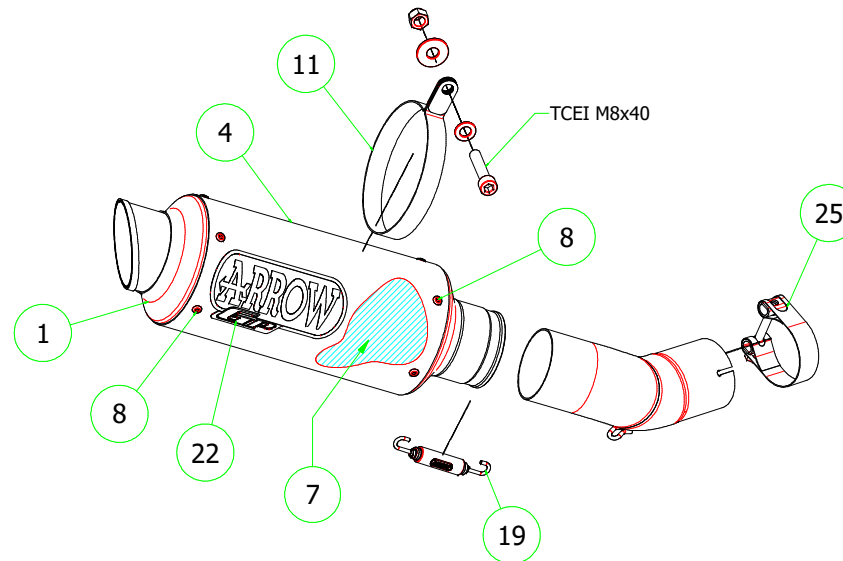

Kawasaki ZX-10R '16

71028GPI Racing Nichrom GP2 (fitted without catalyist)

71028GP Racing Titanium GP2 (fitted without catalyist)

71527GPI Homologated Nichrom GP2 (fitted with catalyist)

71527GP Homologated Titanium GP2 (fitted with catalyist)